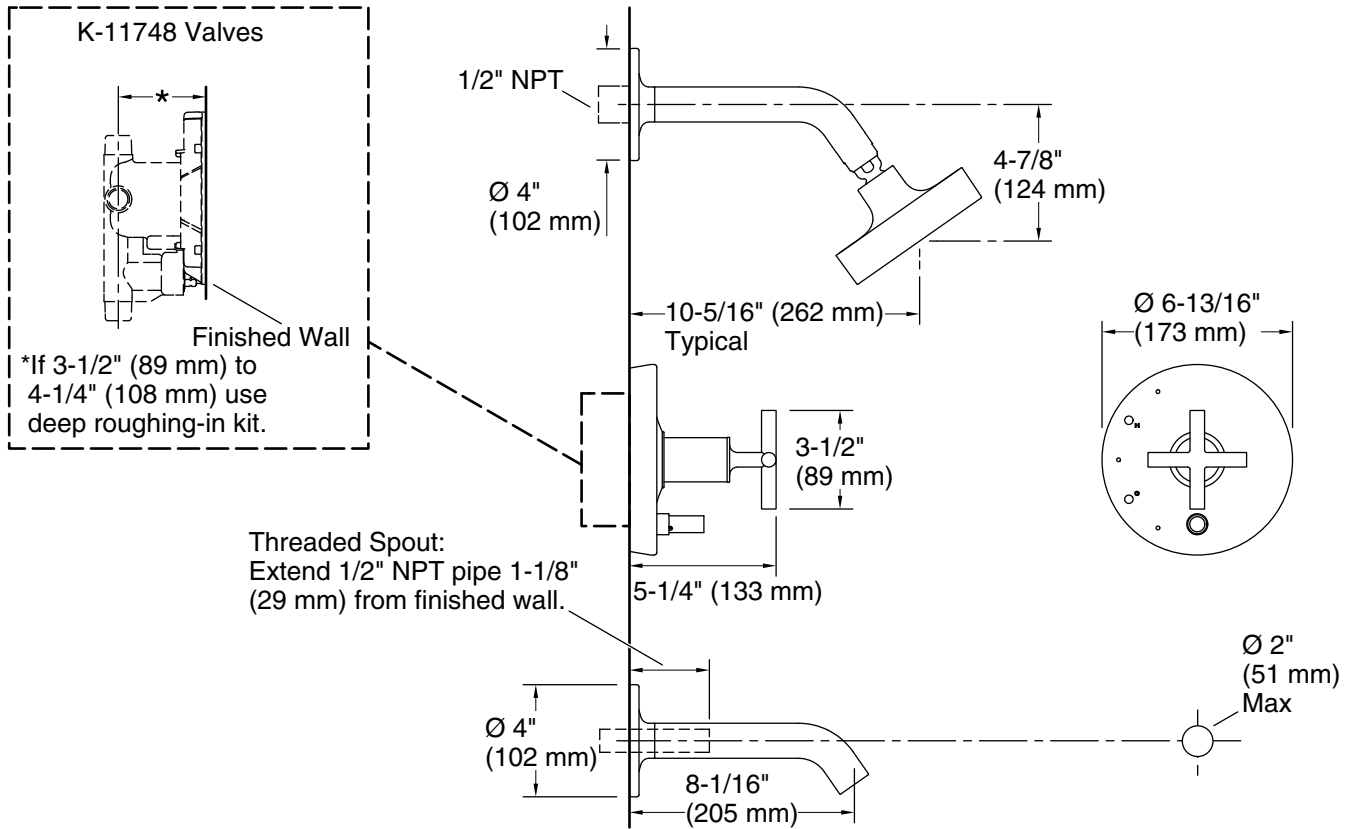

KOHLER® Faucets

Rite-Temp® bath and shower trim kit with push-button diverter and cross handle, 1.75 gpm

Purist®

K-T14420-3G

Features

- Cross handle
- 35° spout
- Pressure-balancing diaphragm technology maintains outlet temperature within +/-3°F during water pressure fluctuations
- Coordinates with Purist faucets, accessories, and showering components to complete your bathroom

Required Products/Accessories

K-11748 Series Rite-Temp® Valves

Adapters, Rough-in and Extension Kits

1016154

Range: 3-1/2" (89 mm) -
4-1/2" (114 mm)

Codes/Standards

ASME A112.18.1/CSA B125.1
DOE - Energy Policy Act 1992
EPA WaterSense®
California Energy Commission (CEC)
NOM Standards
NOM 012-CONAGUA

3-16-2026 19:57 - US/CA

THE BOLD LOOK
OF **KOHLER**®

Technical Information

All product dimensions are nominal.

Spout:

Spout reach: 8" (204 mm)

Handshower rated max flow: 1.75 gal/min (6.6 l/min)

Shower/Rainhead rated max flow: 1.75 gal/min (6.6 l/min)

Notes

For use with automatic compensating valves rated at 1.6 gal/min (6.1 l/min) or less.

Install this product according to the installation instructions.

Install straight pipe or tube drop of 7" (178 mm) to 18" (457 mm) with single elbow between the valve and the wall-mount spout.