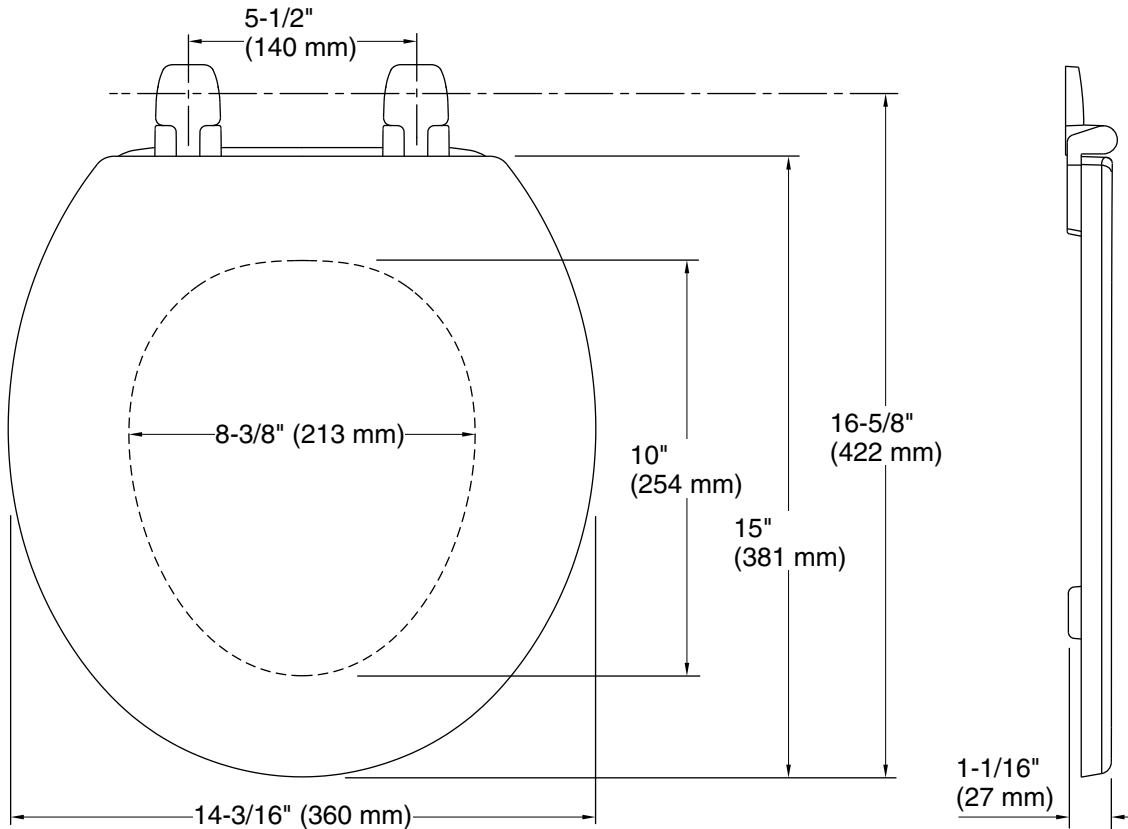

### Technical Information

All product dimensions are nominal.

Seat shape type: Round-front  
Seat front type: Closed-front  
Seat-mounting holes: 5-1/2" (140 mm)