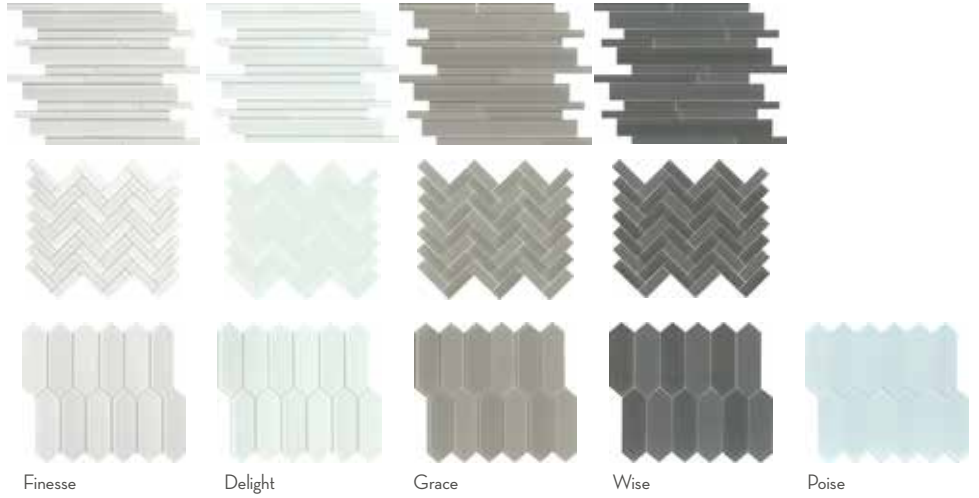

Peak White/Cream

Peak White/Black

Not Pictured: Chevron Black/White,
Peak White/Gray, Peak White/White

Available in 12"x13" Mesh, 13"x13" Mesh, 9"x13" Mesh, 10"x12" Mesh

CHARISMA™

5 Colors | 3 Patterns

Finesse