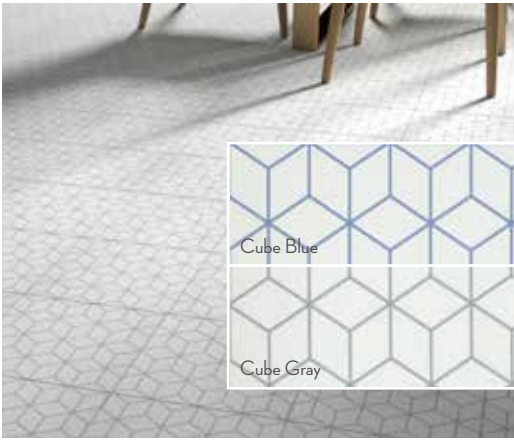

GEOMETRY™

3 Colors | 4 Patterns | Matte

Available in 10"x10"