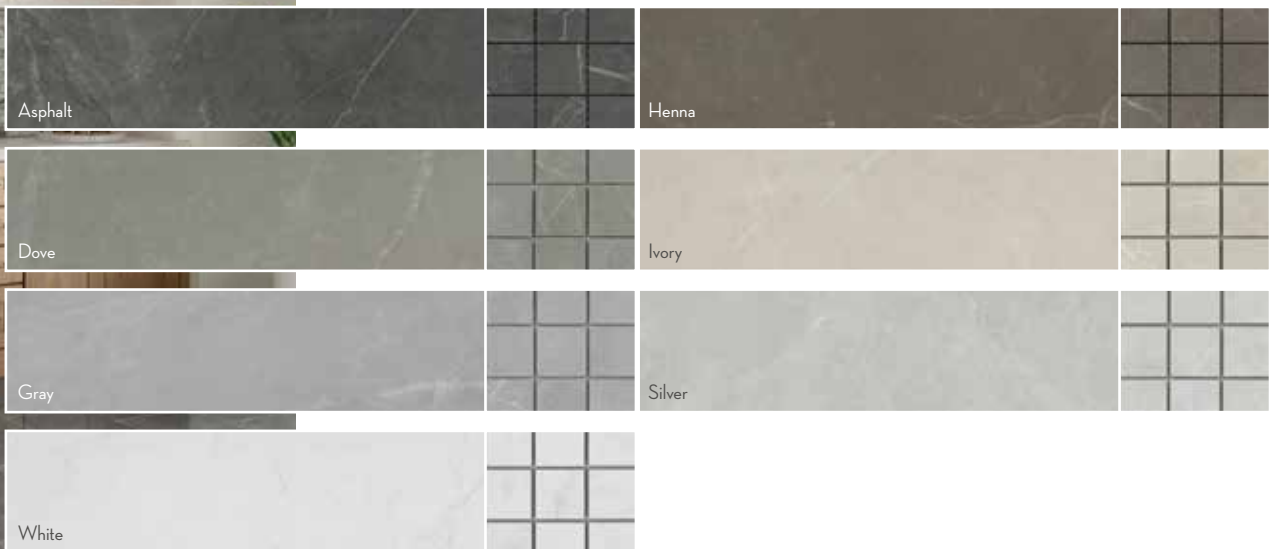

PORTO II™

4 Colors | Matte & Polished

Available in 32"x32", 24"x24", 12"x24", 12"x12" Mesh, 3"x12" SBN

SANCTUARY II™

1 Color | Matte

Available in 9"x36"

STERLINA™

7 Colors | Matte & Polished