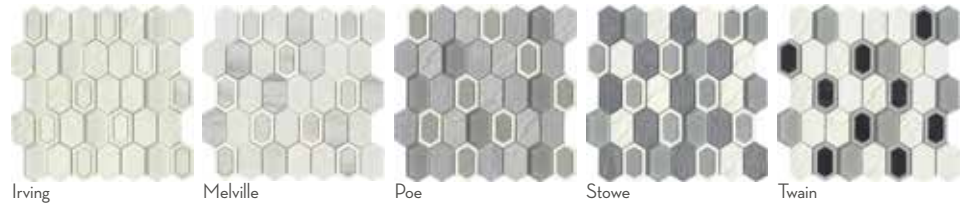

Irving

Melville

Poe

Stowe

Twain

Available in 12"x12" Mesh