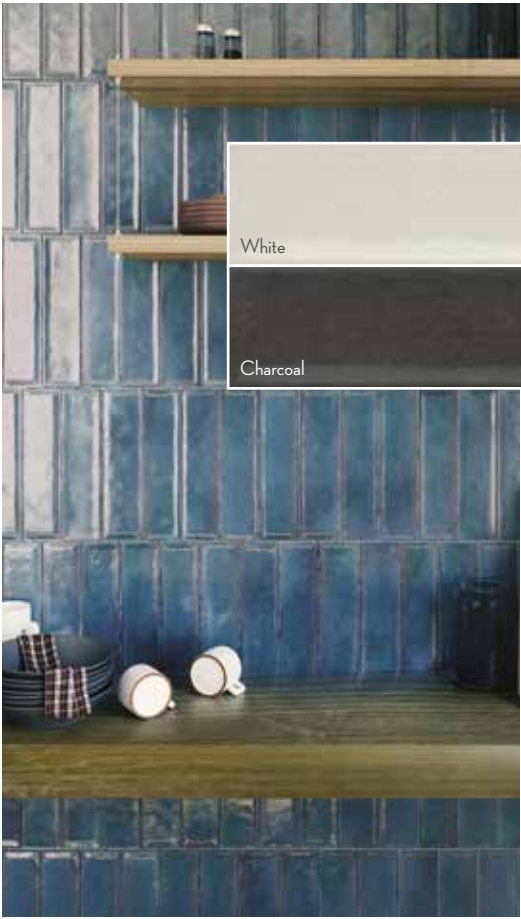

7 Colors | Matte & Glossy

Available in 3"x8" (Glossy Only), 9"x9", 1/2"x8" Jolly (Glossy Only)

Rated as a V4, this line provides a dramatic variation in color and shade.

RAKU™

8 Colors | Matte & Glossy

Available in 3"x12", 1/2"x12" Jolly