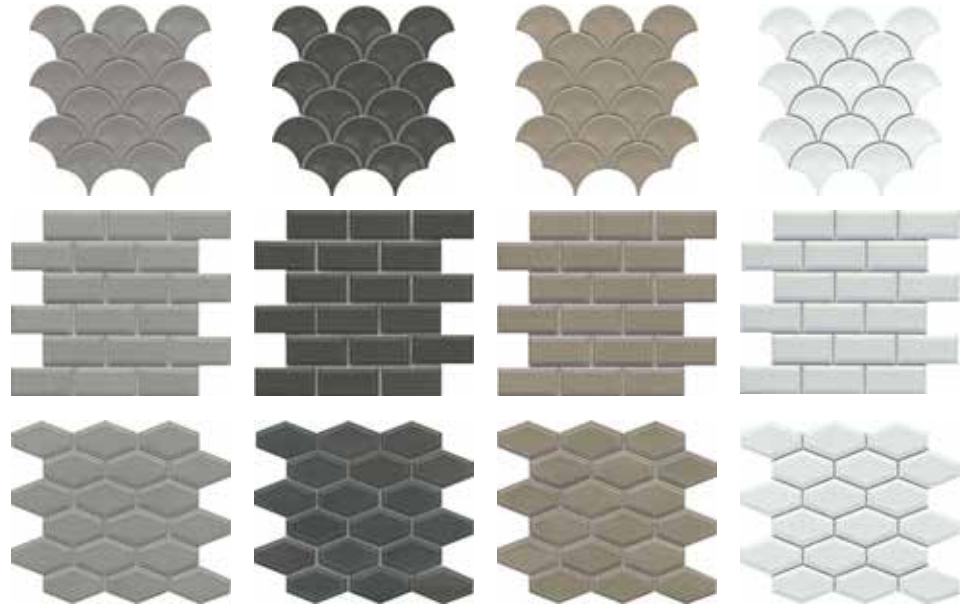

Dove

Gray

Taupe

White

Available in 11"x12" Beveled 2x4 Mesh, 10"x11" Beveled Hex Mesh, 10"x11" Fan Mesh