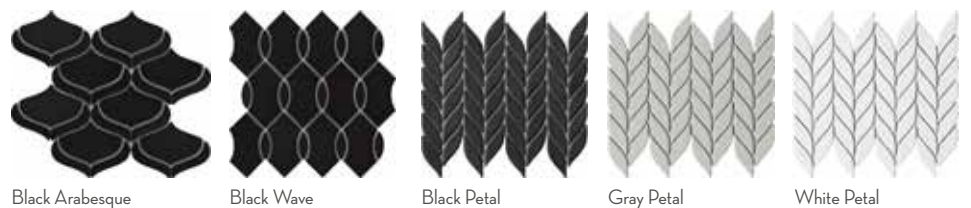

Black Arabesque

Black Wave

Black Petal

Gray Petal

White Petal

All Colors Available in 11"x12" Arabesque Mesh, 12"x12" Wave Mesh, 11"x13" Petal Mesh