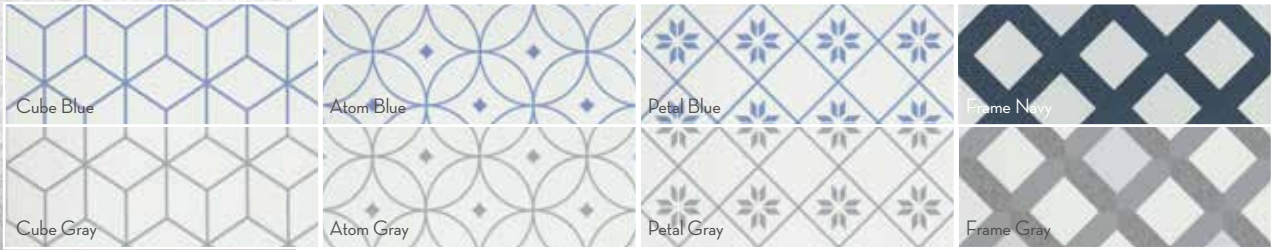

Portrait

Available in 9"x9"

FREGIO™

3 Colors | 2 Patterns | Matte

Ivory Flat

Ivory Pattern

Gray Flat

Gray Pattern

Charcoal Flat

Charcoal Pattern

Available in 6"x20"

GEOMETRY™

3 Colors | 4 Patterns | Matte

Available in 10"x10"

HOLLYWOOD™

3 Colors | Matte