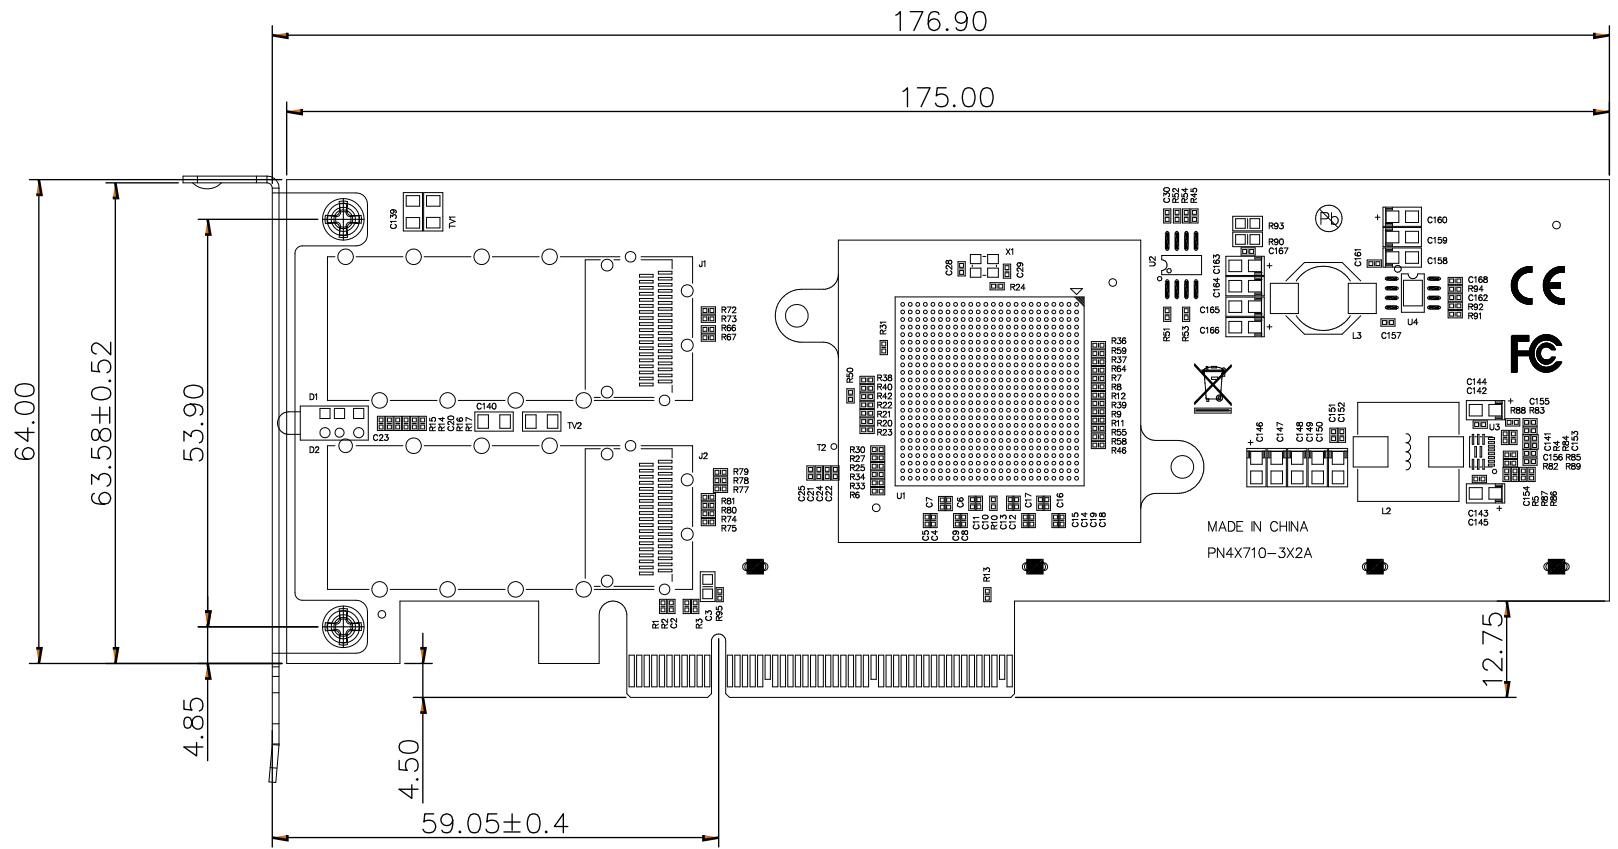

THIRD ANGLE PROJECTION

GENERAL NOTES

DIMENSIONS ARE IN MM - DO NOT SCALE  
THIS DOCUMENT CONTAINS CONFIDENTIAL, PROPRIETARY INFORMATION THAT IS PROPERTY OF STARTECH.COM

StarTech.com

PRODUCT ID	PEX40QSFP1 (standard bracket)		
DESCRIPTION	1-Port 40G QSFP+ Network Card		
DO NOT SCALE	SHEET: 1 OF: 2	UPLOAD DATE: 1/29/2024	

MADE IN CHINA  
PN4X710-3X2A

THIRD ANGLE PROJECTION

**GENERAL NOTES**

DIMENSIONS ARE IN MM - DO NOT SCALE  
THIS DOCUMENT CONTAINS CONFIDENTIAL, PROPRIETARY INFORMATION THAT IS PROPERTY OF STARTECH.COM

PRODUCT ID	PEX40QSFP1 (low profile bracket)		
DESCRIPTION	1-Port 40G QSFP+ Network Card		
<b>DO NOT SCALE</b>	<b>SHEET: 1 OF 2</b>	<b>UPLOAD DATE: 1/29/2024</b>	