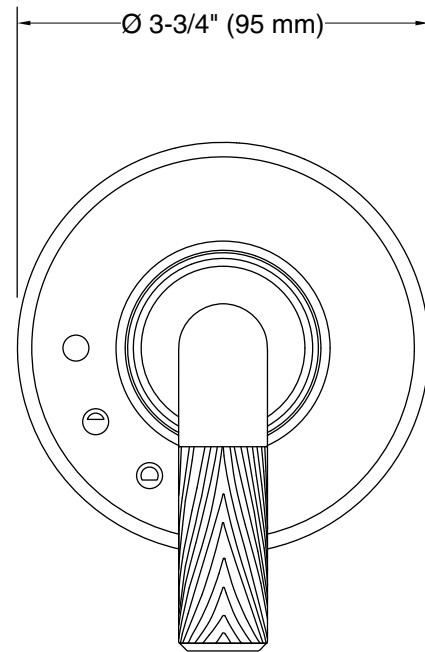

# KALLISTA®

Pinna Paletta® by Laura Kirar  
Volume Control Shower Trim, Lever Handle  
P24923-SNW

## Technical Information

All product dimensions are nominal.