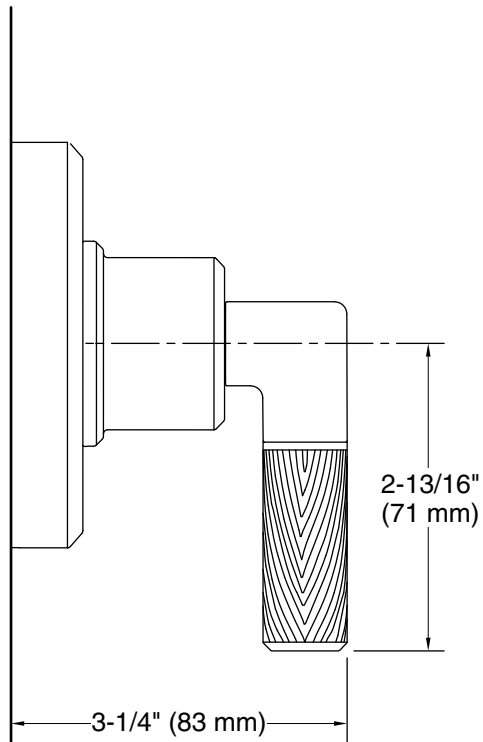

# KALLISTA®

Pinna Paletta® by Laura Kirar  
Volume Control Shower Trim, Lever Handle  
P24923-SNW

## Technical Information

All product dimensions are nominal.