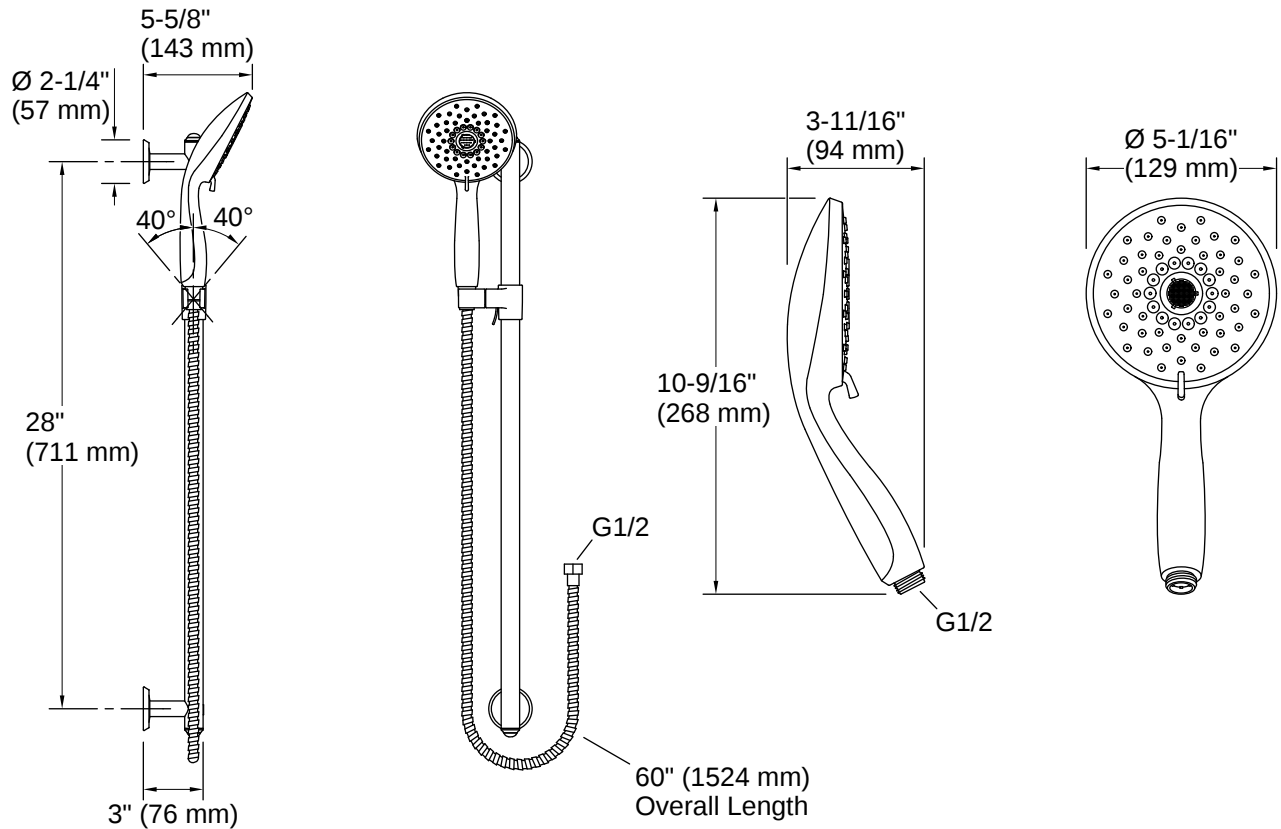

Installation Notes

Install this product according to the installation instructions.

IMPORTANT! The slide bar must be mounted to stud framing supports at both the top and bottom mounting locations. Plastic wall anchors will not support the slide bar. Do not use or depend on plastic wall anchors to attach the slide bar.

Plumbing codes may require that an atmospheric vacuum breaker be installed in-line to handshowers. Consult with local codes.

ADA compliant when installed to the specific requirements of these regulations.