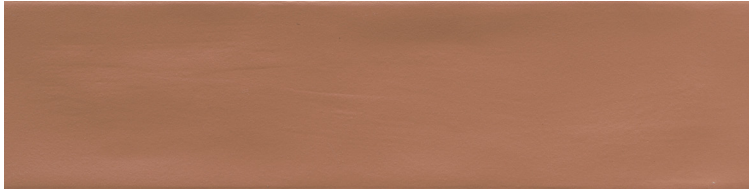

Bring a sense of nature to your next design project with Hues™. Available in a wide range of mud-essence colorways, this collection is at once calming and inspiring. While straight edging gives this tile a contemporary feel, the organic surface texture nods to more artisanal roots.

# HUES™

*Glazed Ceramic*

Brick

Cement

Ebony

Kale

White

Linen