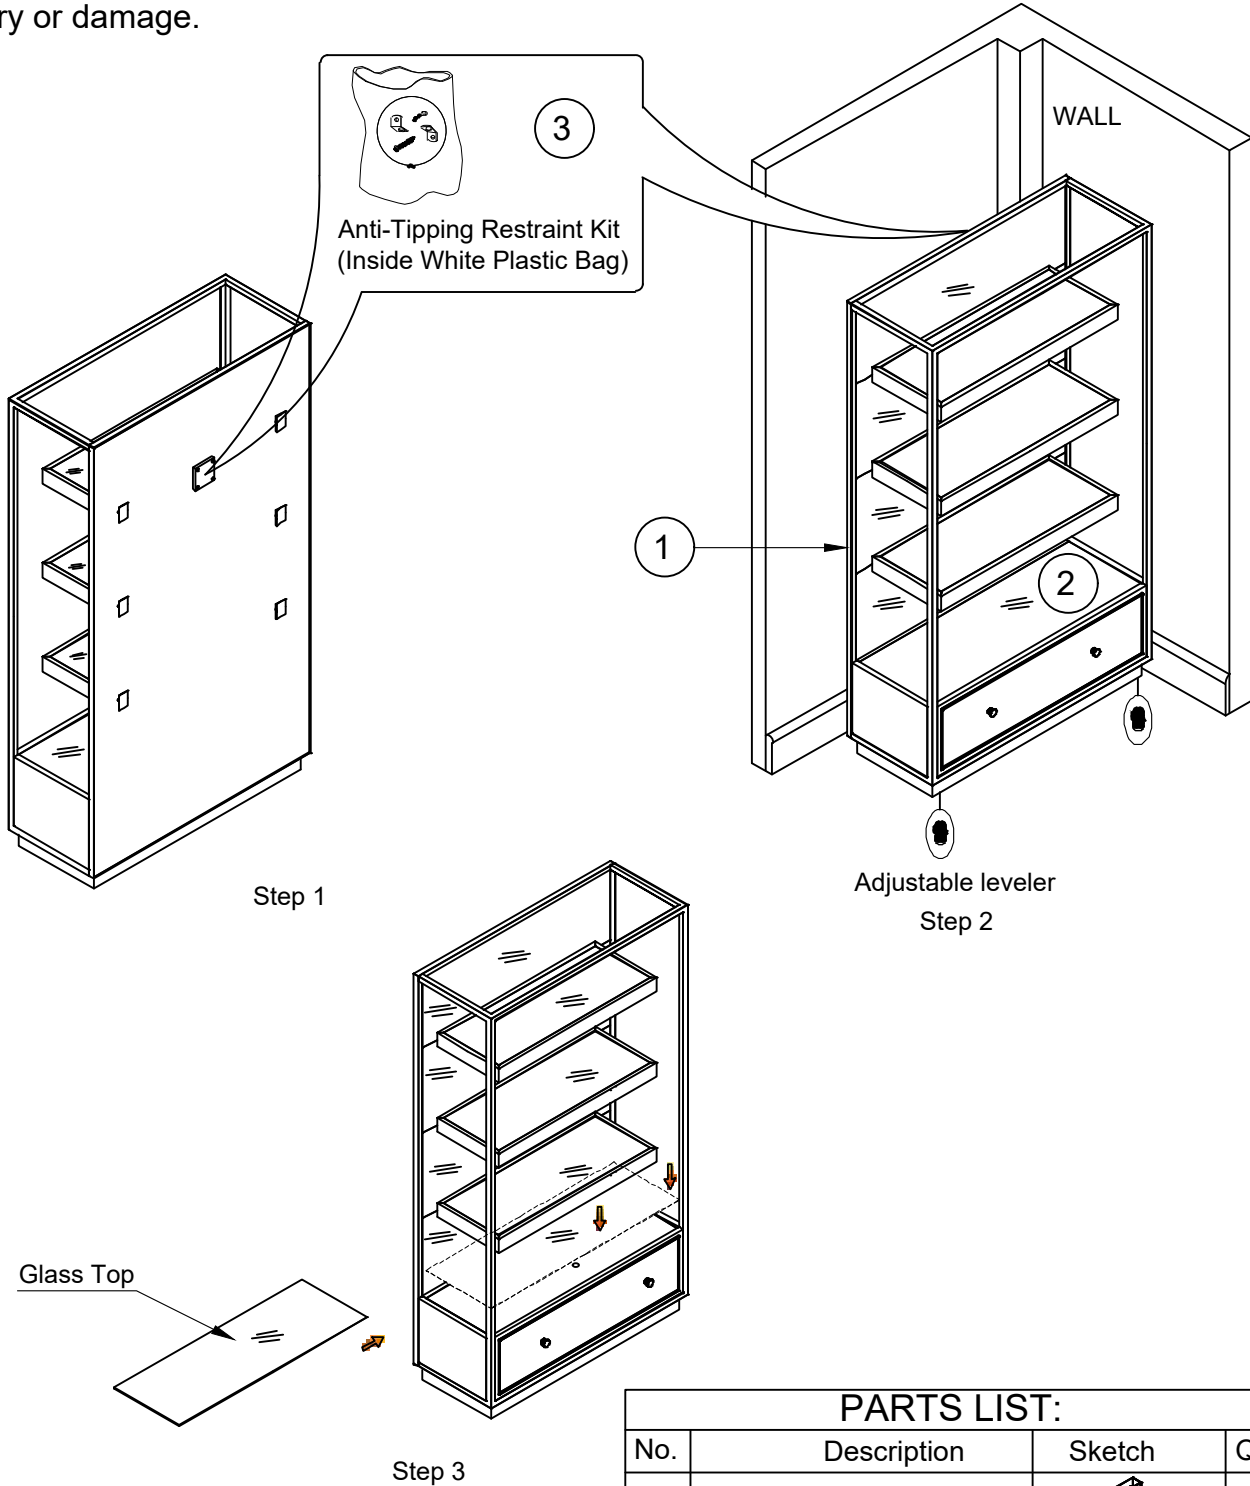

Thank you for purchasing this quality product from A.R.T. Furniture. Be sure to check all packing material for parts which may have come loose inside the carton during shipment. Identify and count all parts and compare with the parts list below.

Note: Some furniture is heavy, it is recommended that two people assembly this item to avoid injury or damage.

PARTS LIST:

| No. | Description | Sketch | Q'ty |
|-----|------------------------|--------|------|
| 1 | Etagere Body | | 1 |
| 2 | Glass Top | | 1 |
| 3 | Anti-Tip Restraint Kit | | 1 |