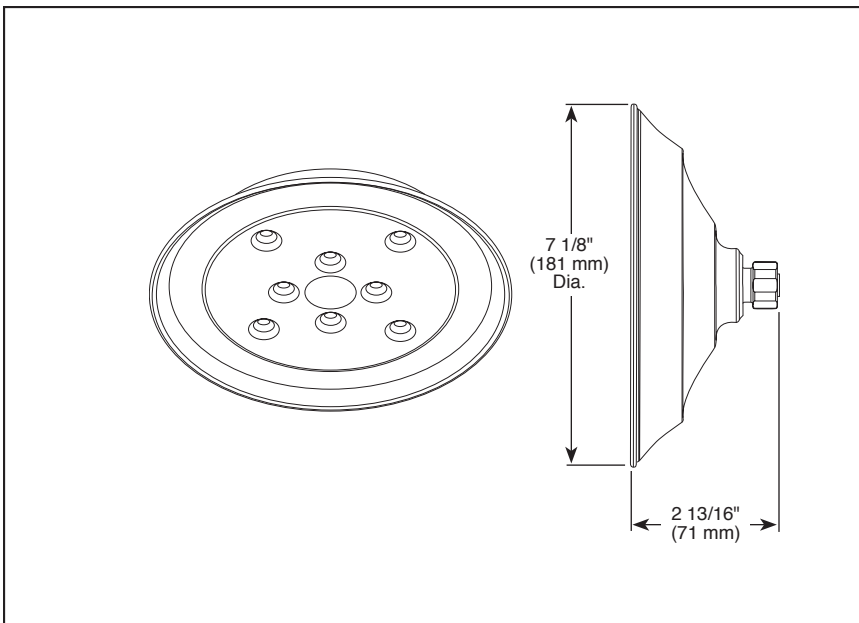

COMPLIES WITH:

- ASME A112.18.1 / CSA B125.1
- EPA WaterSense®

▲ Designate proper finish suffix