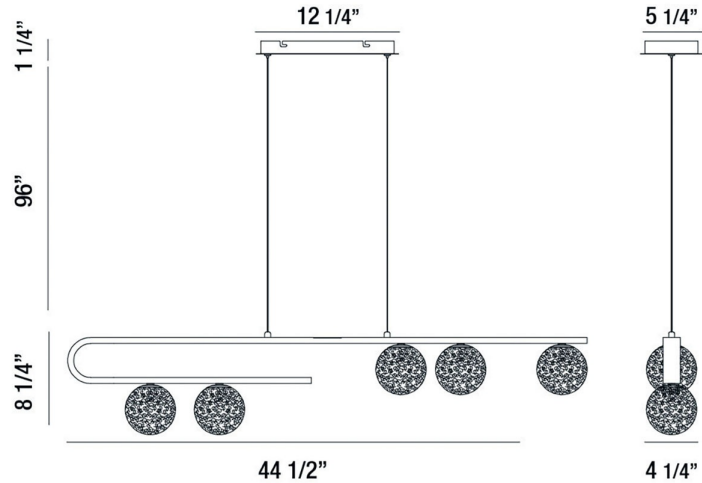

EUROfase

Phillimore, Chandelier, 5-Light, 45", Satin Gold Paint, C...

Item No.
37351-014

JOB NAME:

DATE:

TYPE:

COMMENTS:

LIGHT INFORMATION

Light Type	Integrated LED
Bulb Socket	N/A
Bulb Shape	N/A
Bulb Included	Yes
CRI	80
Delivered Lumens	1200
Colour Temperature (Kelvin)	3500K
Average Hours LED (L70)	20000
Number of Lights	5
Light Direction	Ambient
Dimming Method	Triac/Elv
Output Voltage	24
Current Type	DC

LIGHT INFORMATION (CONT'D.)

Light Wattage	3
Total Wattage	15

DIMENSIONS & WEIGHT

Product Width (In)	4.25
Product Height (In)	8.25
Product Ext (In)	
Product Diameter (In)	
Product Weight (Lbs)	9.68
Product Length (In)	44.5