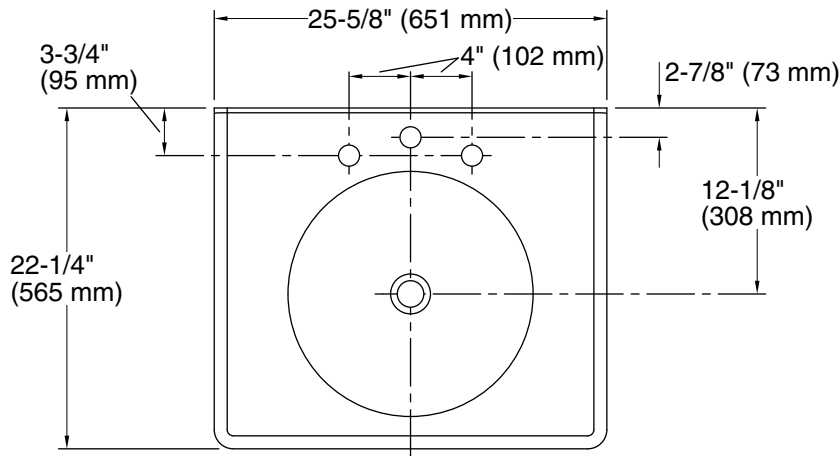

Iron/Impressions®

25" Enameled cast iron vanity top with integrated round sink
K-3048-8

Features

- 8" (203 mm) widespread faucet holes
- Round basin

Material

- KOHLER® enameled cast iron

Installation

- Vanity top

11-3-2024 22:11 - US/CA

THE BOLD LOOK
OF **KOHLER**®

Technical Information

All product dimensions are nominal.

Basin configuration:	Single Bowl
Center(s):	8" (203 mm)
Bowl area (Only):	Water depth: 4-1/2" (114 mm)
Number of deck holes:	3
Faucet hole(s):	1-3/8" (35 mm)
Drain hole:	1-3/4" (44 mm)

Notes

Install this product according to the installation instructions.

NOTE: When selecting a faucet for this lavatory, ensure the faucet has a spout reach of 4-1/2" (114 mm) to 5" (127 mm) and has a spout height of 3" (76 mm) to 6" (152 mm).