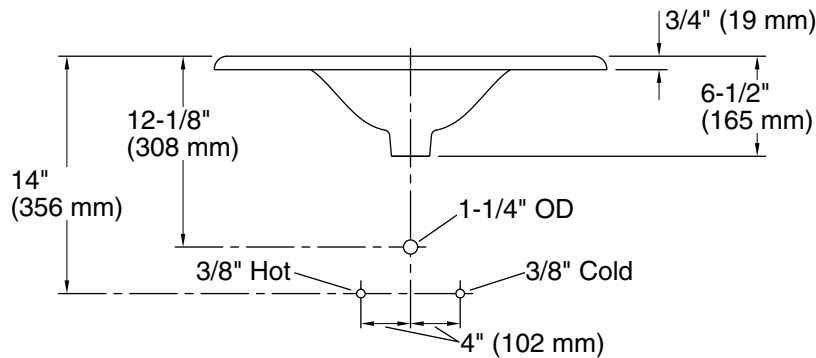

Iron/Impressions®

25" Enameled cast iron vanity top with integrated round sink
K-3048-8

Features

- 8" (203 mm) widespread faucet holes
- Round basin

Material

- KOHLER® enameled cast iron

Installation

- Vanity top

11-3-2024 22:11 - US/CA

THE BOLD LOOK
OF **KOHLER**®

Technical Information

All product dimensions are nominal.

Basin configuration:	Single Bowl
Center(s):	8" (203 mm)
Bowl area (Only):	Water depth: 4-1/2" (114 mm)
Number of deck holes:	3
Faucet hole(s):	1-3/8" (35 mm)
Drain hole:	1-3/4" (44 mm)

Notes

Install this product according to the installation instructions.

NOTE: When selecting a faucet for this lavatory, ensure the faucet has a spout reach of 4-1/2" (114 mm) to 5" (127 mm) and has a spout height of 3" (76 mm) to 6" (152 mm).