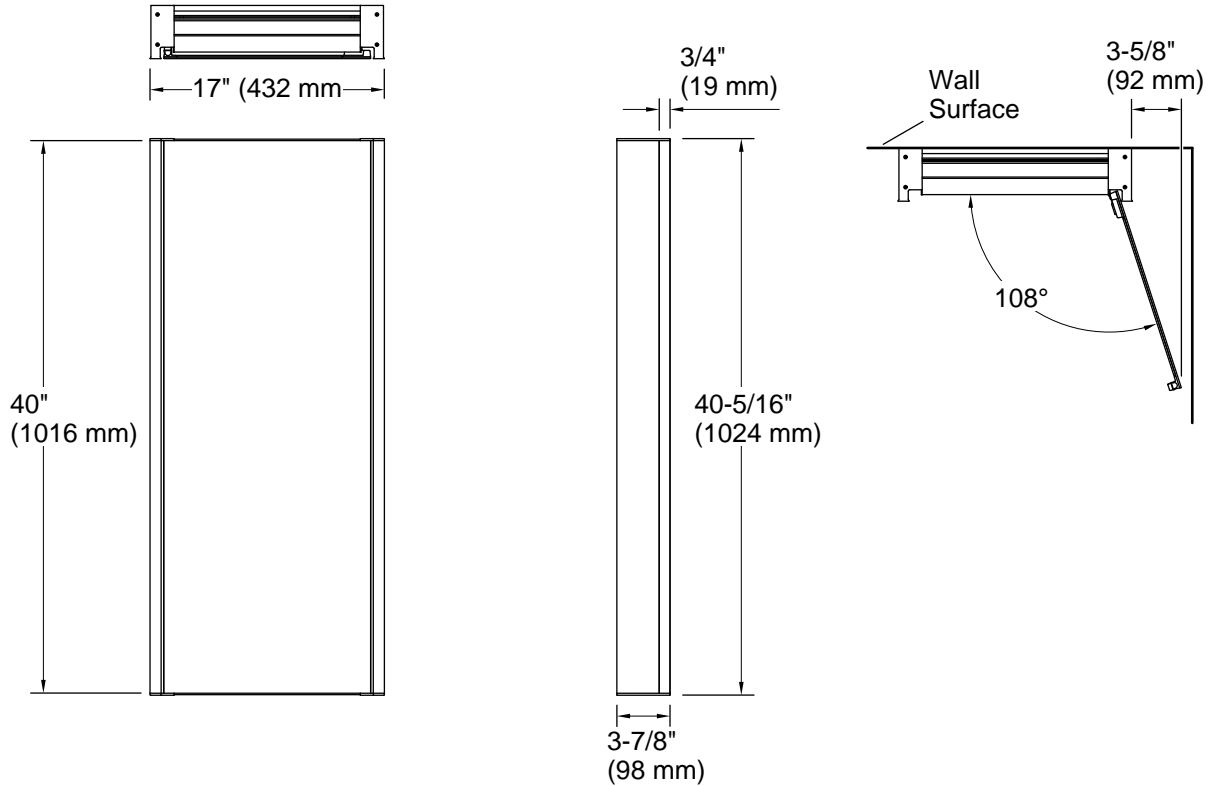

Required Electrical Service

One circuit required, protected with Class A Ground-Fault Circuit-Interrupter (GFCI). Outside North America, this device may be known as a Residual Current Device (RCD).

Lights: 120 V, 5 A, 60 Hz

Technical Information

All product dimensions are nominal.

Lighting included: Yes

Electrical component rating: LED: 120 V, 5 A, 60 Hz 1200 Lumens, 3000K

Notes

Install this product according to the installation instructions.