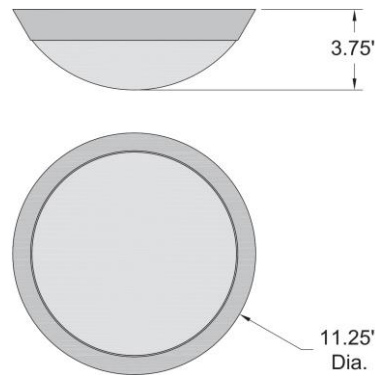

Stock Code: **20624-BS/OPL**

Collection: Cobalt

PRODUCT INFORMATION

Base: 20624 Parent: 20624
Mounting Type: Ceiling UPC: 641594199833
Finish: Brushed Steel
Diffuser: Opal

PRODUCT MEASUREMENTS

FIXTURE**	BACKPLATE / CANOPY**
Length:	Length
Width:	Width:
Diameter 11.25"	Diameter:
Height: 3.75"	Height: 1.5"
Extension:	
Overall Height:	

Location: _____

Type: _____

Quantity: _____

Notes: _____

LINE DRAWING

IES FILE

In addition to Access Lighting's purchase and warranty terms and conditions, by signing below or placing an order, you agree that you are authorized to bind the entity placing any order and acknowledge the following: All of sizes and measurements are approximate and all images are for illustrative purposes only. In the event of an inconsistency, the "Product Measurements" section controls. There also may be slight differences in the colors and designs compared to the displayed and printed images.

Signature: _____

Print Name _____ Date: _____

Toll Free 800-828-5483 www.AccessLighting.com

301 Piedmont Grove Park, Suite A, Greenville, SC 29611

** NOTE: All measurements are rounded up to the 1/4 inch. There is no warranty on any replaceable bulbs, even if included with the fixture.
Copyright Access Lighting Corp. All information is subject to change without notice. 2/18/2024 20624-BS_OPL.pdf