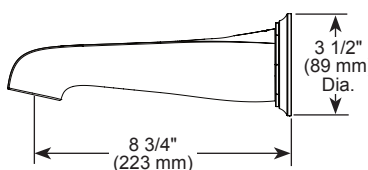

STANDARD SPECIFICATIONS:

- Multi-function shower head - max flow rate 1.75 gpm @ 80 psi, 6.6 L/min @ 550 kPa
- Maximum system flow rate 9.4 gpm @ 60 psi with R60000-UNBXHF
- Thermostatic wax element maintains the outlet temperature to ±3.6 °F
- Must also order MultiChoice® Universal rough valve body (R60000 Series)
- Back-to-back installation capability
- Lever volume control handle; temperature adjustment lever
- Graphics indicate hot/cold temperature adjustment
- Shower head 4 spray settings - Invigorating H₂Okinetic® Spray, Full-body H₂Okinetic® Spray, Massage Spray & Pause. Pause is a non-positive shutoff.
- Field adjustable to limit handle rotation into hot water zone
- All parts replaceable from the front of the valve
- Adjusts for up to 1" wall thickness. Optional extension kit (RP74785) extends rough installation up to 1 3/4"
- Solid brass shower arm and tub spout with pull-up diverter
- 1/2"-14 threaded tub spout

55 E. 111th Street, Carmel, IN 46280
 350 South Edgeware Road, St. Thomas, ON N5P 4L1
 © 2025 Brizo Kitchen & Bath Faucet Company

87461-▲ 1.75 GPM Shower Head

RP78581▲ (Pull-Up Diverter)

RP78582▲ (Non-Diverter)