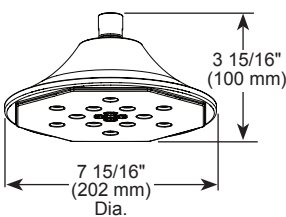

STANDARD SPECIFICATIONS:

- Multi-function shower head - max flow rate 1.75 gpm @ 80 psi, 6.6 L/min @ 550 kPa
- Maximum system flow rate 9.4 gpm @ 60 psi with R60000-UNBXHF
- Thermostatic wax element maintains the outlet temperature to ±3.6 °F
- Must also order MultiChoice® Universal rough valve body (R60000 Series)
- Back-to-back installation capability
- Lever volume control handle; temperature adjustment lever
- Graphics indicate hot/cold temperature adjustment
- Shower head 4 spray settings - Invigorating H₂Okinetic® Spray, Full-body H₂Okinetic® Spray, Massage Spray & Pause. Pause is a non-positive shutoff.
- Field adjustable to limit handle rotation into hot water zone
- All parts replaceable from the front of the valve
- Adjusts for up to 1" wall thickness. Optional extension kit (RP74785) extends rough installation up to 1 3/4"
- Solid brass shower arm and tub spout with pull-up diverter
- 1/2"-14 threaded tub spout

55 E. 111th Street, Carmel, IN 46280
 350 South Edgeware Road, St. Thomas, ON N5P 4L1
 © 2025 Brizo Kitchen & Bath Faucet Company

87461-▲ 1.75 GPM Shower Head

RP78581▲ (Pull-Up Diverter)

RP78582▲ (Non-Diverter)