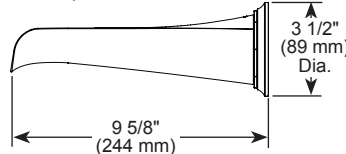

RP78583▲ Channel (Non-Diverter)