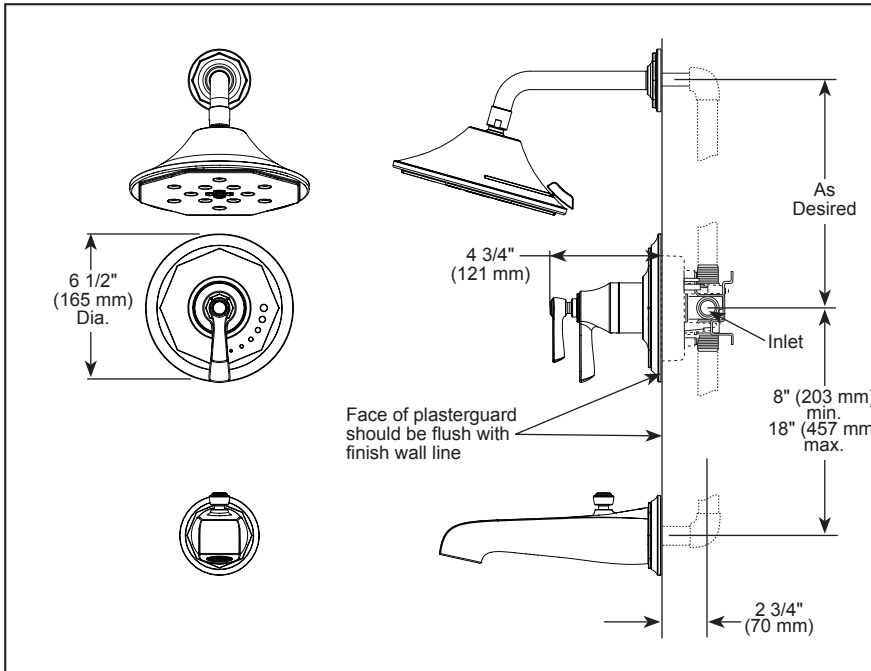

BRIZO®

TUB AND SHOWER FAUCET TRIM

- Rook® Bath Collection
- TempAssure® Thermostatic
- Valve Only (T60061)
- Shower Only (T60261)
- Tub/Shower (T60461)

FEATURES:

- TempAssure® thermostatic valve cartridge
- Multi-function shower head featuring H₂Okinetic® Technology

STANDARD SPECIFICATIONS:

- Multi-function shower head - max flow rate 1.75 gpm @ 80 psi, 6.6 L/min @ 550 kPa
- Maximum system flow rate 9.4 gpm @ 60 psi with R60000-UNBXHF
- Thermostatic wax element maintains the outlet temperature to ±3.6 °F
- Must also order MultiChoice® Universal rough valve body (R60000 Series)
- Back-to-back installation capability
- Lever volume control handle; temperature adjustment lever
- Graphics indicate hot/cold temperature adjustment
- Shower head 4 spray settings - Invigorating H₂Okinetic® Spray, Full-body H₂Okinetic® Spray, Massage Spray & Pause. Pause is a non-positive shutoff.
- Field adjustable to limit handle rotation into hot water zone
- All parts replaceable from the front of the valve
- Adjusts for up to 1" wall thickness. Optional extension kit (RP74785) extends rough installation up to 1 3/4"
- Solid brass shower arm and tub spout with pull-up diverter
- 1/2"-14 threaded tub spout

55 E. 111th Street, Carmel, IN 46280
 350 South Edgeware Road, St. Thomas, ON N5P 4L1
 © 2025 Brizo Kitchen & Bath Faucet Company

87461-▲ 1.75 GPM Shower Head

RP78581▲ (Pull-Up Diverter)

RP78582▲ (Non-Diverter)