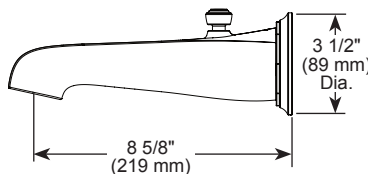

RP78581▲ (Pull-Up Diverter)

RP78582▲ (Non-Diverter)