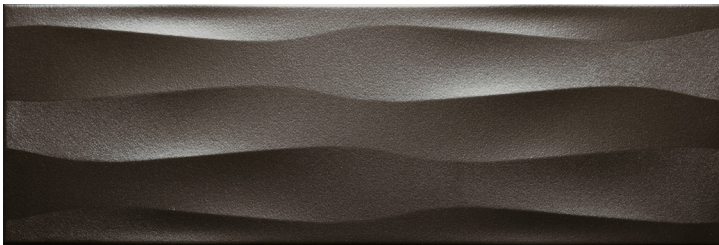

Artwork™ features dimensional wave and hexagon patterns for a design-forward artistic statement. Contemporary glossy finish and metallics in large format tiles bring heightened glamour.

# ARTWORK™

*Glazed Ceramic*

Pearl Wave

Metal Wave

Plain White

White Mini Hexagon

Silver Mini Hexagon

Sizes					
	12" x 35" 11.81" x 35.43"				
Thickness	Plain: 8mm, Wave: 25mm, Mini Hex: 10mm				
Grout Joint Recommendation	5/64"				
Testing	Breaking Strength C648	Chemical Resistance C650	Water Absorption C373	Scratch Hardness MOHS	Shade Variation Rating
Results*	>150 lbf	Resistant	<20%	3	V1