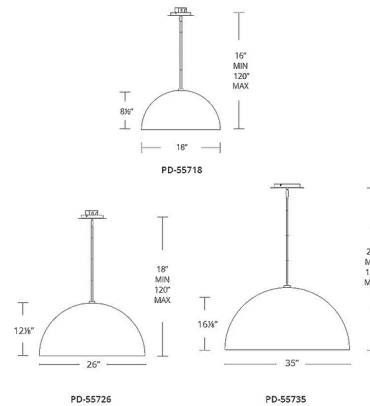

CLICK TO VIEW PRODUCT

Notes: