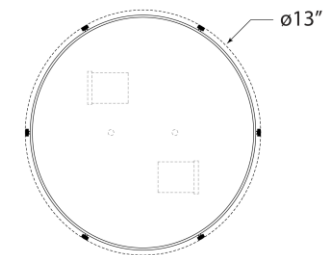

TEAR SHEET

Hicks Small Flush Mount

Item # TOB 4063BZ/HAB-WG

Designer: Thomas O'Brien

Height: 5.5"

Width: 13"

Canopy: 12.75" Round

Finishes: BZ/HAB

Glass Options: WG

Socket: 2 - E26 Keyless

Wattage: 2 - 60 A19

Weight: 8 Pounds

Front View

Bottom View