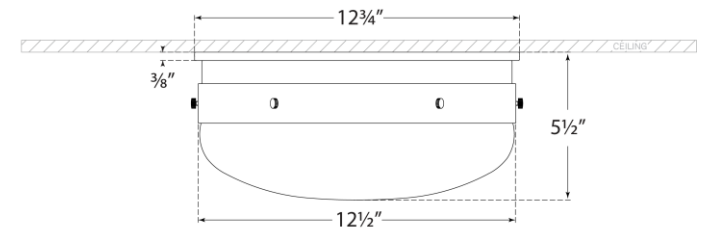

TEAR SHEET

Hicks Small Flush Mount

Item # TOB 4063BZ/HAB-WG

Designer: Thomas O'Brien

Height: 5.5"

Width: 13"

Canopy: 12.75" Round

Finishes: BZ/HAB

Glass Options: WG

Socket: 2 - E26 Keyless

Wattage: 2 - 60 A19

Weight: 8 Pounds

Front View

Bottom View