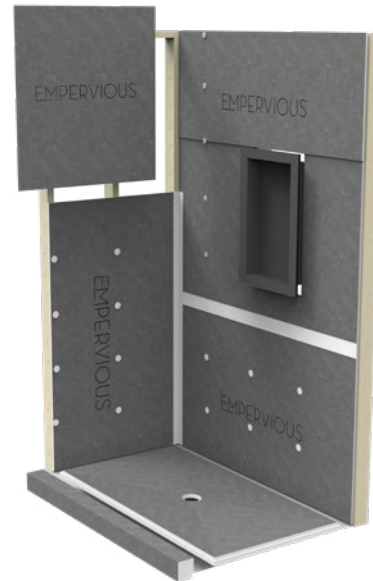

ALUMINUM BRUSHED NICKEL, ANODIZED

ALUMINUM OIL RUBBED BRONZE, ANODIZED

ALUMINUM MATTE BLACK, ANODIZED

ALUMINUM SATIN GOLD, ANODIZED

PVC WHITE

EMPERVIOUS™  
RIGID WATERPROOF SHOWER SYSTEM

Emser Exclusive XPS Foam Shower System allows  
for same day tile installation.