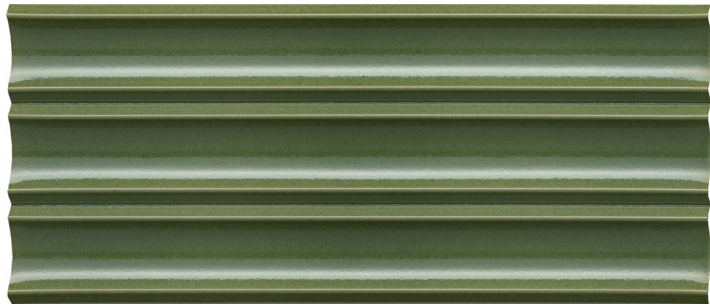

Tubage™ is special in every way. This innovative series entices the senses with a sculptural silhouette and significant scale. The architecturally inspired look is available in 6 eye-catching shades. The 7"x16" size allows fewer seams and makes a bold and dramatic statement in any space.

TUBAGE™

Glazed Porcelain

WALL  RESIDENTIAL  COMMERCIAL  INDOOR  OUTDOOR 

White

Aloe

Green

Bronze

Navy

Pewter

Sizes					
	7" x 16" 6.69" x 15.75"				
Thickness	7.5-15.0mm				
Grout Joint Recommendation	3/16"				
Testing	Breaking Strength C648	Chemical Resistance C650	Water Absorption C373	Scratch Hardness MOHS	Shade Variation Rating
Results*	>125 lbf	Resistant*	<0.5%	3	Check Website