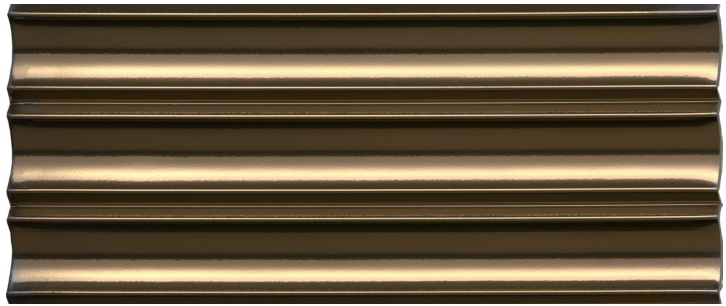

Tubage™ is special in every way. This innovative series entices the senses with a sculptural silhouette and significant scale. The architecturally inspired look is available in 6 eye-catching shades. The 7"x16" size allows fewer seams and makes a bold and dramatic statement in any space.

TUBAGE™

Glazed Porcelain

WALL  RESIDENTIAL  COMMERCIAL  INDOOR  OUTDOOR 

White

Aloe

Green

Bronze

Navy