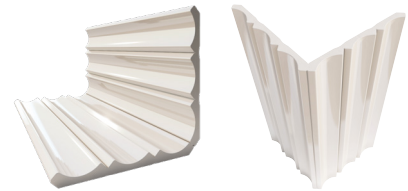

Tubage™ is special in every way. This innovative series entices the senses with a sculptural silhouette and significant scale. The architecturally inspired look is available in 6 eye-catching shades. The 7"x16" size allows fewer seams and makes a bold and dramatic statement in any space.

TUBAGE™

Glazed Porcelain

WALL  RESIDENTIAL  COMMERCIAL  INDOOR  OUTDOOR 

White

Aloe

Green

Bronze

Navy

Pewter

Sizes					
	7" x 16" 6.69" x 15.75"				
Thickness	7.5-15.0mm				
Grout Joint Recommendation	3/16"				
Testing	Breaking Strength C648	Chemical Resistance C650	Water Absorption C373	Scratch Hardness MOHS	Shade Variation Rating
Results*	>125 lbf	Resistant*	<0.5%	3	Check Website