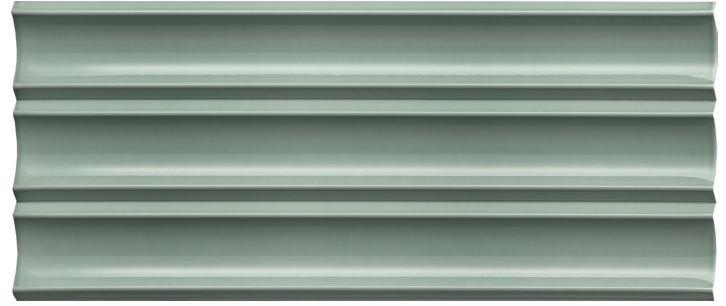

Tubage™ is special in every way. This innovative series entices the senses with a sculptural silhouette and significant scale. The architecturally inspired look is available in 6 eye-catching shades. The 7"x16" size allows fewer seams and makes a bold and dramatic statement in any space.

TUBAGE™

Glazed Porcelain

WALL  RESIDENTIAL  COMMERCIAL  INDOOR  OUTDOOR 

White

Aloe

Green

Bronze

Navy

Pewter

Sizes					
	7" x 16" 6.69" x 15.75"				
Thickness	7.5-15.0mm				
Grout Joint Recommendation	3/16"				
Testing	Breaking Strength C648	Chemical Resistance C650	Water Absorption C373	Scratch Hardness MOHS	Shade Variation Rating
Results*	>125 lbf	Resistant*	<0.5%	3	Check Website