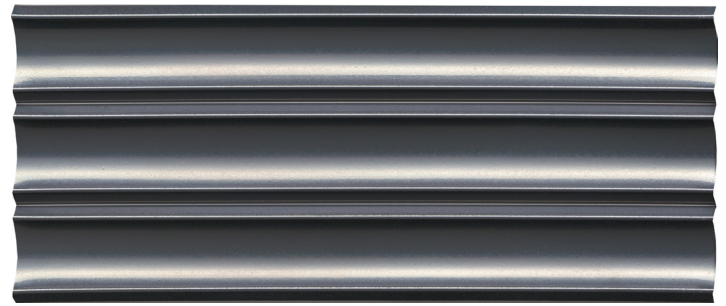

Tubage™ is special in every way. This innovative series entices the senses with a sculptural silhouette and significant scale. The architecturally inspired look is available in 6 eye-catching shades. The 7"x16" size allows fewer seams and makes a bold and dramatic statement in any space.

TUBAGE™

Glazed Porcelain

WALL  RESIDENTIAL  COMMERCIAL  INDOOR  OUTDOOR 

White

Aloe

Green

Bronze

Navy