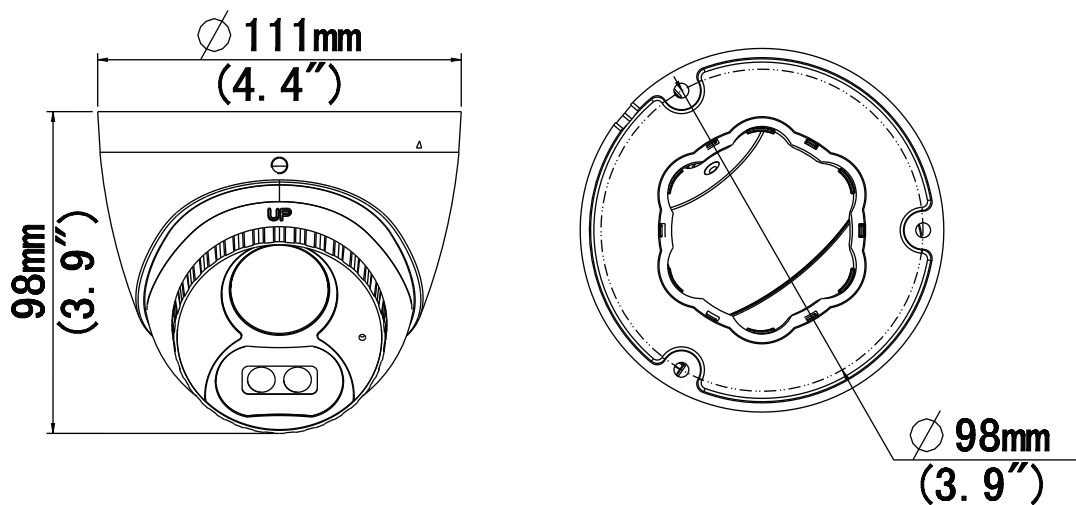

2MP TVI Turret IR Light Camera

TVI2T-NC.2

Specifications

Camera	TVI2T-NC.2
Lens	2.8mm
Active Pixel	1920*1080
SYNC.	Internal
Resolution	1080P
IR led	2pcs Array IR LED
VIDEO.OUT	A/C/T/CVBS
Minimum Illumination	0.005Lux(F1.2)
S/N Ratio	48dB(min)(AGC closed)
DWDR	CLOSE/OPEN
3DNR	AUTO/MANUAL(0-10)
AWB	GRAY WORLD/PRO/MWB
EXPOSURE MODE	GLOBAL/BLC
OSD	Yes
Language	Eng/Chin1/Chin2/Pycc/espa/Fran/POL/ITAL/PORT/Japan/Korean/E^^HN
Day/Night	Ext /AUTO /Color/MONO
Power Input	DC12V± 1V
Power Dissipation	300mA
Transmission distance	75-5 300M
Operation Temperature	Temperature -45°C~+55°C, Humidity less than 85%RH
Dimension	32*32/38*38*1.6(H)

Dimensions

Warranty

All Illumivue products come with a 3-year limited liability warranty. This warranty includes parts and labor repairs on all components found to be defective in material or workmanship under normal conditions of use. This warranty shall not apply to products which have been abused, modified, or disassembled. Warranty items only by authorized resellers. Warranty not eligible for products purchased through non-authorized online sellers.