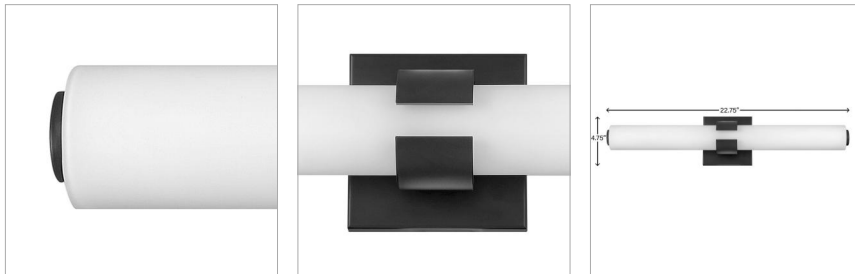

### MEDIUM LED VANITY

Bold and balanced are the defining elements of Aiden. A striking, signature cuff centers the etched white glass baton, while matching end caps complete the simple symmetry. The clean transitional silhouette can be mounted vertically or horizontally with Invisimount for a look that is as flexible as it is fashionable.

DETAILS	
FINISH:	Black
MATERIAL:	Steel
GLASS:	Etched White
DIMMABLE:	YES - CL TYPE DIMMER (SSL7A)

DIMENSIONS	
WIDTH:	23.3"
HEIGHT:	4.8"
WEIGHT:	3lb
BACK PLATE:	4.75" Sq.
EXTENSION:	3.8"
TOP TO OUTLET:	2.5"

LIGHT SOURCE	
LIGHT SOURCE:	Integrated LED
LED NAME:	LEVO98-532
WATTAGE:	36w LED *Included
VOLTAGE:	120v
LUMENS:	2900
CRI:	93
INCANDESCENT EQUIVALENCY:	4 x 60w
DIMMABLE:	YES - CL TYPE DIMMER (SSL7A)

SHIPPING	
CARTON LENGTH:	26.5
CARTON WIDTH:	7.5
CARTON HEIGHT:	10.5
CARTON WEIGHT:	5