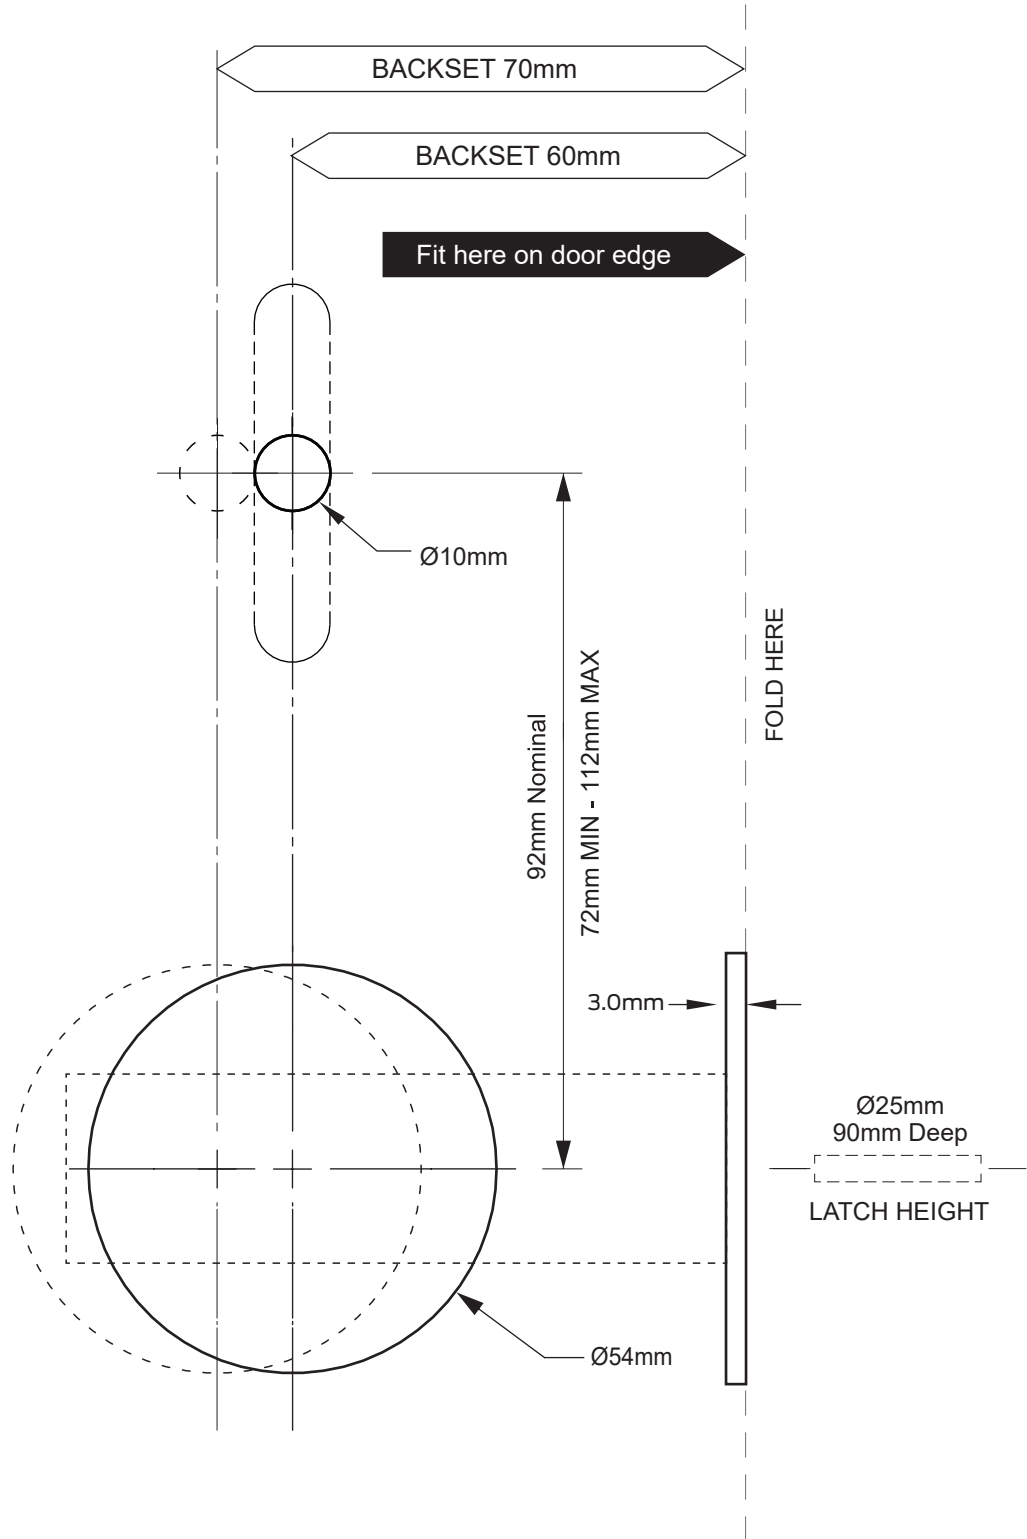

template

Schlage Ascent Entrance Lever Door Preparation