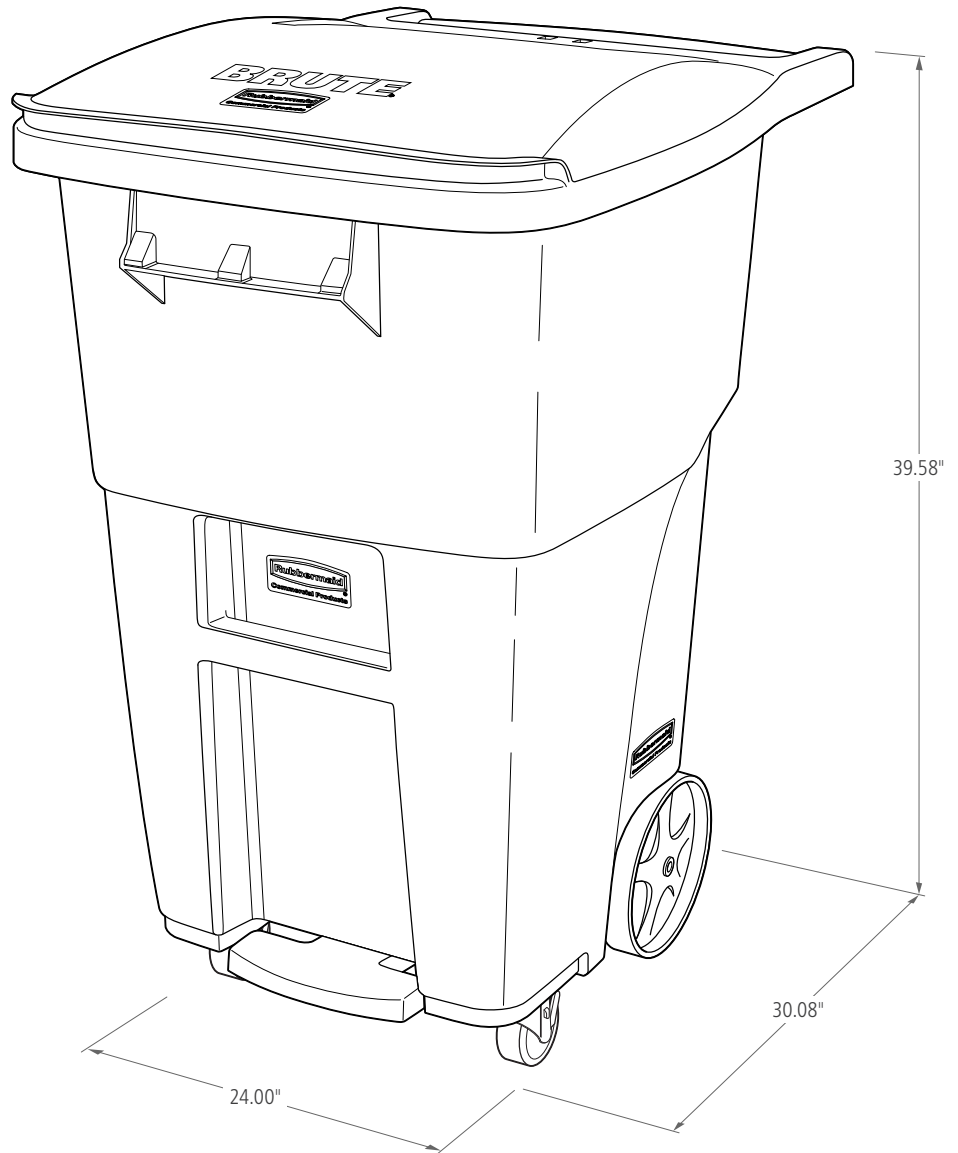

# BRUTE STEP-ON ROLLOUT WITH CASTERS

BRUTE Step-On Rollouts with Casters facilitate hands-free waste disposal with the added benefit of superior mobility. Front swivel casters distribute weight evenly for enhanced maneuverability.

## Features and Benefits:

- Heavy-duty wheels with high-performance treads are optimized for use indoors and outdoors
- Reinforced rim for superior structural integrity and robust lid designed for added strength
- Rollout lids open fully and stay in place to prevent swinging during transport
- Compliant with ANSI Standard Z245.60 (Types B and G) for compatibility with auto-lifters
- Designed with an ergonomic handle for comfortable push or pull operation
- High-quality materials plus a UV inhibitor extend the life of the container
- Swivel casters at the front of the container distribute weight evenly and allow for more controlled use
- BRUTE Step-On Rollouts with Casters have a pedal-actuated lid for hands-free use

BRUTE 50-Gallon Step-On Rollout with Casters