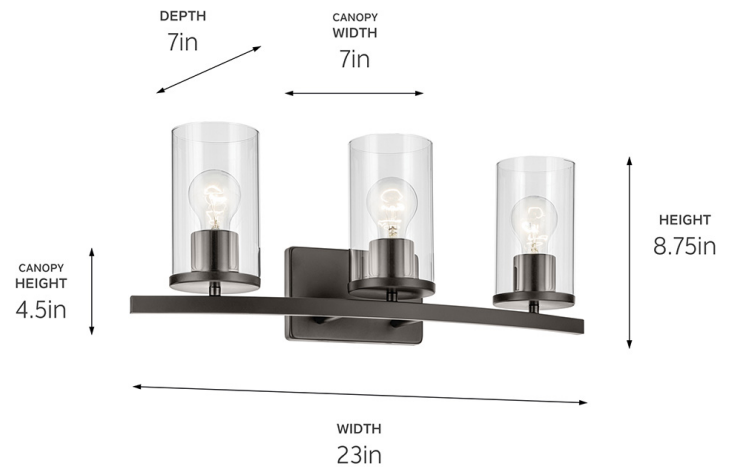

SPECIFICATIONS

Certifications/Qualifications

ADA Compliant	No
Prop65	No
Location Rating	Damp
	kichler.com/warranty

Dimensions

Height	8.75"
Width	23"
Height From Center Of Wall Opening (Spec Sheet)	6.5"
Depth	7"
Weight	6.93 LBS
Canopy Height	4.5"
Canopy Width	7"
Canopy Depth	0.75"

Electrical

Input Voltage	120 V

Light Source

Light Source	Bulb
Lamp Included	Not Included
# Of Bulbs/LED Modules	3
Max Or Nominal Watt	100 W
Lamp Type	A19
Socket Type	E26 (Medium)
Dimmable	Yes
Dimmable Notes	Dimmable when used with dimmer switch (sold separately); when using LED bulbs, see bulb manufacturer dimming specifications.

Mounting/Installation

Interior/Exterior	Interior Product
Mounting Weight	4.73 LBS
Install Glass Up Or Down	Both
Lead Wire Length	6
Wire Connectors	Wire Nuts

FIXTURE ATTRIBUTES

Housing/Glass

Primary Material	Steel
Shade Included	No
Shade Dimensions	4.00 DIA X 6.75

Product/Ordering Information

Sku	45497OZCLR
Finish	Olde Bronze
UPC	783927050760

Finishes

- Black
- Black
- Brushed Nickel
- Brushed Nickel
- Chrome
- Chrome
- Natural Brass