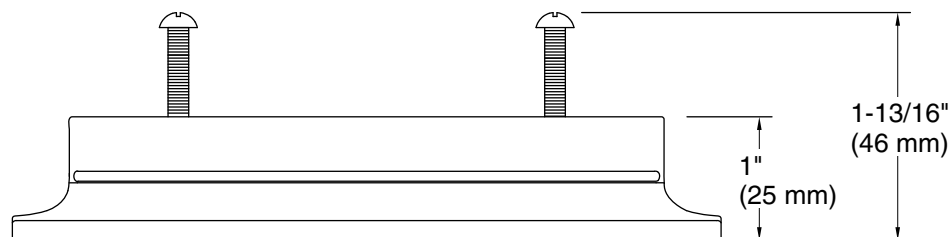

Installation

- Installation hardware and template included

Required Products/Accessories

- K-33543-ASB 24" bathroom vanity cabinet with sink and quartz top
- K-33544-ASB 30" bathroom vanity cabinet with sink and quartz top
- K-33545-ASB 36" bathroom vanity cabinet with sink and quartz top
- K-33546-ASB 48" bathroom vanity cabinet with sink and quartz top
- K-33547-ASB 60" bathroom vanity cabinet with sinks and quartz top
- K-33548-ASB 24" x 70" linen tower
- K-33549-ASB 24" x 28" wall cabinet

Technical Information

All product dimensions are nominal.

Material: Zinc