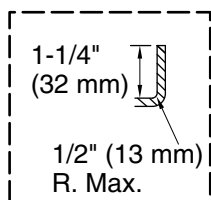

Mariposa®
60" x 36" alcove bath, right drain
K-1242-R

Features

- 60"L x 36"W x 20"H
- A builder favorite designed for quick and easy installation
- Includes integral flange to simplify installation and prevent the possibility of water damage behind the wall
- Textured bottom surface

Color tiles intended for reference only.

Color Code Description

■ 0 White

No change in measurements if connected with drain illustrated. (K-7161-AF)

 Recommended Faucet Location

Integral Flange Detail

Technical Information

All product dimensions are nominal.

Drain location:	Right
Basin area, bottom:	46" x 24" (1168 mm x 610 mm)
Basin area, top:	54" x 27" (1372 mm x 686 mm)
Weight:	62 lbs (28.1 kg)
Minimum floor load:	41 lbs/ft ² (200.2 kg/m ²)
Water depth:	14" (356 mm)
Water capacity:	63 gal (238.5 L)
Minimum flat for door:	2" (51 mm)