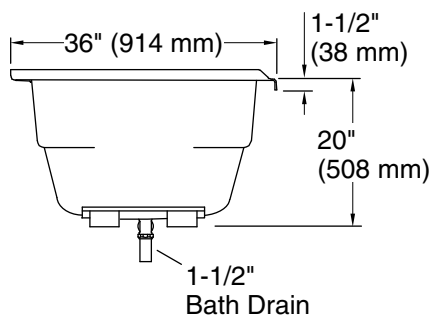

Mariposa®
60" x 36" alcove bath, right drain
K-1242-R

Features

- 60"L x 36"W x 20"H
- A builder favorite designed for quick and easy installation
- Includes integral flange to simplify installation and prevent the possibility of water damage behind the wall
- Textured bottom surface

Color tiles intended for reference only.

Color Code Description

■ 0 White

No change in measurements if connected with drain illustrated. (K-7161-AF)

 Recommended Faucet Location

Integral Flange Detail

Technical Information

All product dimensions are nominal.

Drain location:	Right
Basin area, bottom:	46" x 24" (1168 mm x 610 mm)
Basin area, top:	54" x 27" (1372 mm x 686 mm)
Weight:	62 lbs (28.1 kg)
Minimum floor load:	41 lbs/ft ² (200.2 kg/m ²)
Water depth:	14" (356 mm)
Water capacity:	63 gal (238.5 L)
Minimum flat for door:	2" (51 mm)

Notes

Measure your actual product for rough-in details.

Install this product according to the installation instructions.

The hot water supply should be 70% of the capacity of the bath or greater. Installations will vary.