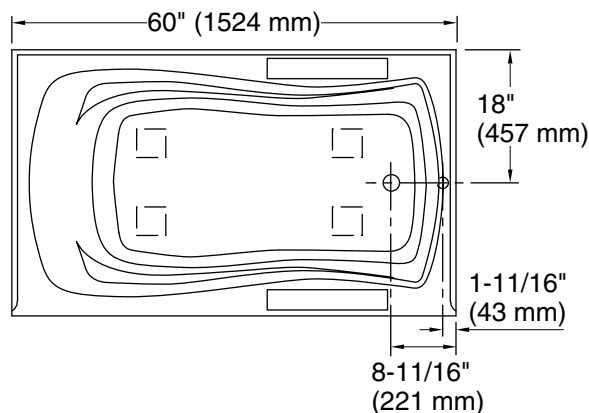

Mariposa®
60" x 36" alcove bath, right drain
K-1242-R

Features

- 60"L x 36"W x 20"H
- A builder favorite designed for quick and easy installation
- Includes integral flange to simplify installation and prevent the possibility of water damage behind the wall
- Textured bottom surface

Color tiles intended for reference only.

Color Code Description

■ 0 White

No change in measurements if connected with drain illustrated. (K-7161-AF)

 Recommended Faucet Location

Integral Flange Detail

Technical Information

All product dimensions are nominal.

Drain location:	Right
Basin area, bottom:	46" x 24" (1168 mm x 610 mm)
Basin area, top:	54" x 27" (1372 mm x 686 mm)
Weight:	62 lbs (28.1 kg)
Minimum floor load:	41 lbs/ft ² (200.2 kg/m ²)
Water depth:	14" (356 mm)
Water capacity:	63 gal (238.5 L)
Minimum flat for door:	2" (51 mm)

Notes

Measure your actual product for rough-in details.

Install this product according to the installation instructions.

The hot water supply should be 70% of the capacity of the bath or greater. Installations will vary.