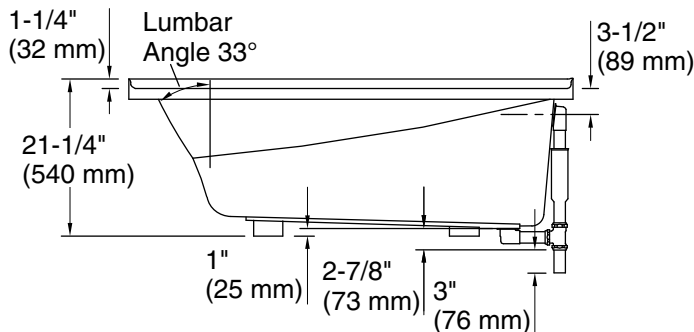

Mariposa®
60" x 36" alcove bath, right drain
K-1242-R

Features

- 60"L x 36"W x 20"H
- A builder favorite designed for quick and easy installation
- Includes integral flange to simplify installation and prevent the possibility of water damage behind the wall
- Textured bottom surface

Color tiles intended for reference only.

Color Code Description

■ 0 White

No change in measurements if connected with drain illustrated. (K-7161-AF)

 Recommended Faucet Location

Integral Flange Detail

Technical Information

All product dimensions are nominal.

Drain location:	Right
Basin area, bottom:	46" x 24" (1168 mm x 610 mm)
Basin area, top:	54" x 27" (1372 mm x 686 mm)
Weight:	62 lbs (28.1 kg)
Minimum floor load:	41 lbs/ft ² (200.2 kg/m ²)
Water depth:	14" (356 mm)
Water capacity:	63 gal (238.5 L)
Minimum flat for door:	2" (51 mm)