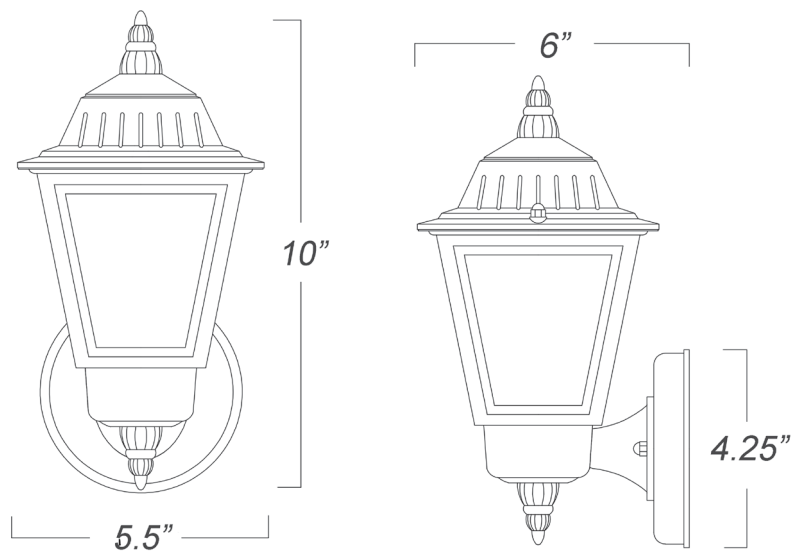

## BUILDERS' CHOICE 1-LIGHT WALL LANTERN

<b>Description:</b>	Builders' Choice 1-light wall lantern
<b>Finish:</b>	Textured white
<b>Dimensions:</b>	5-1/2" W x 10" H x 6" ext. Height on center: 8-1/4"
<b>Bulbs:</b>	1-100w Med.
<b>Installed Weight:</b>	1.3#
<b>Certification:</b>	Wet location / c UL

<b>Material:</b>	Cast aluminum and glass
<b>Glass:</b>	Clear beveled
<b>Back Plate Dimensions:</b>	4-1/4" dia.
<b>Chain/Wire:</b>	NA
<b>Additional Finishes:</b>	Matte black and burlled walnut