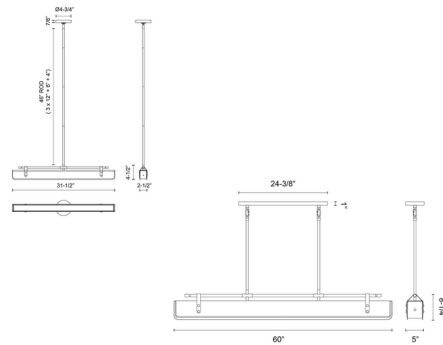

CLICK TO VIEW PRODUCT

Notes: