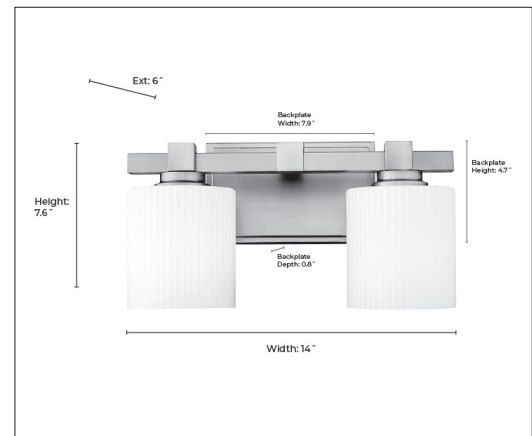

FINISH

VB - Vintage Brass

DIMENSIONS

Width 14"
Height 7.6"
Ext. 6"
Backplate Width 7.9"
Backplate Depth 0.8"
Backplate Height 4.7"
Weight 4.026 lbs

MATERIAL

Steel

GLASS

Opal Ribbed

LAMPING

Bulbs 2-Medium
Bulb Base Medium (E26)
Watts per Bulb 60W
Voltage 120V
Total Wattage 120W
Bulbs Included No

CERTIFICATION

ETL Listed Damp Location

ITEM NUMBER

SKU 23102 VB

23102 VB

Millennium Lighting
105 Declaration Drive
McDonough, GA 30253
www.millenniumlighting.com