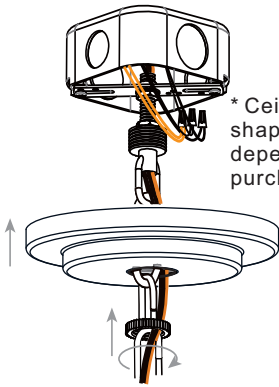

PACKAGE CONTENTS

MOUNTING HARDWARE

1 Install Socket Assembly and Fixture Loop

2 Install Side Arms and Decorative Part

3 Install Crossbar Assembly

4 Install Fixture Chain

OPTIONAL: Adjust Chain as desired, using pliers and soft cloth (neither included).

Suggested chain length for Ceiling height:
 8 feet ceiling: use 6 links of chain and 2 quick links
 9 feet ceiling: use 16 links of chain and 2 quick links
 10 feet ceiling: use 26 links of chain and 2 quick links.

5 Pull Supply Wires

Pull the supply wires with ground wire through the chain alternate links.

6 Wiring

INSTALLATION

7 Install Ceiling Canopy

* Ceiling Canopy shape is varies depends on item purchased.

8 Install Bulbs

Install three correct bulbs referring to fixture markings and/or labels for maximum wattage.

Recommended Bulb Type (not included):

BULB BASE TYPE
Candelabra (E12)

15W
BULB SHAPE
TYPE B
LED ONLY

Your installation is now complete! Restore electricity and save this sheet for future reference.