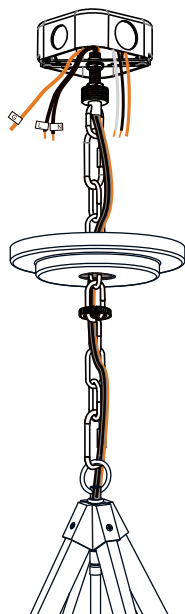

PACKAGE CONTENTS

MOUNTING HARDWARE

1 Install Socket Assembly and Fixture Loop

2 Install Side Arms and Decorative Part

3 Install Crossbar Assembly

4 Install Fixture Chain

OPTIONAL: Adjust Chain as desired, using pliers and soft cloth (neither included).

Suggested chain length for Ceiling height:
 8 feet ceiling: use 6 links of chain and 2 quick links
 9 feet ceiling: use 16 links of chain and 2 quick links
 10 feet ceiling: use 26 links of chain and 2 quick links.

5 Pull Supply Wires

Pull the supply wires with ground wire through the chain alternate links.

6 Wiring

INSTALLATION

7 Install Ceiling Canopy

* Ceiling Canopy shape is varies depends on item purchased.

8 Install Bulbs

Install three correct bulbs referring to fixture markings and/or labels for maximum wattage.

Recommended Bulb Type (not included):

BULB BASE TYPE
Candelabra (E12)

15W
BULB SHAPE
TYPE B
LED ONLY

Your installation is now complete! Restore electricity and save this sheet for future reference.