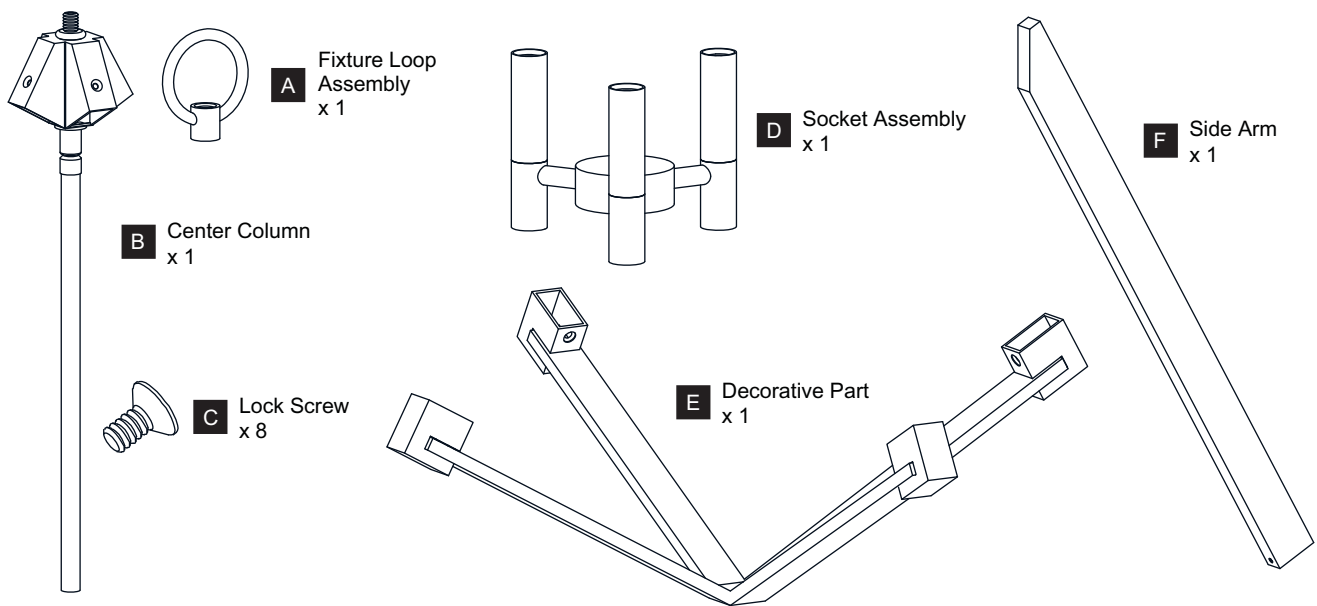

PACKAGE CONTENTS

MOUNTING HARDWARE

1 Install Socket Assembly and Fixture Loop

2 Install Side Arms and Decorative Part

3 Install Crossbar Assembly

4 Install Fixture Chain

OPTIONAL: Adjust Chain as desired, using pliers and soft cloth (neither included).