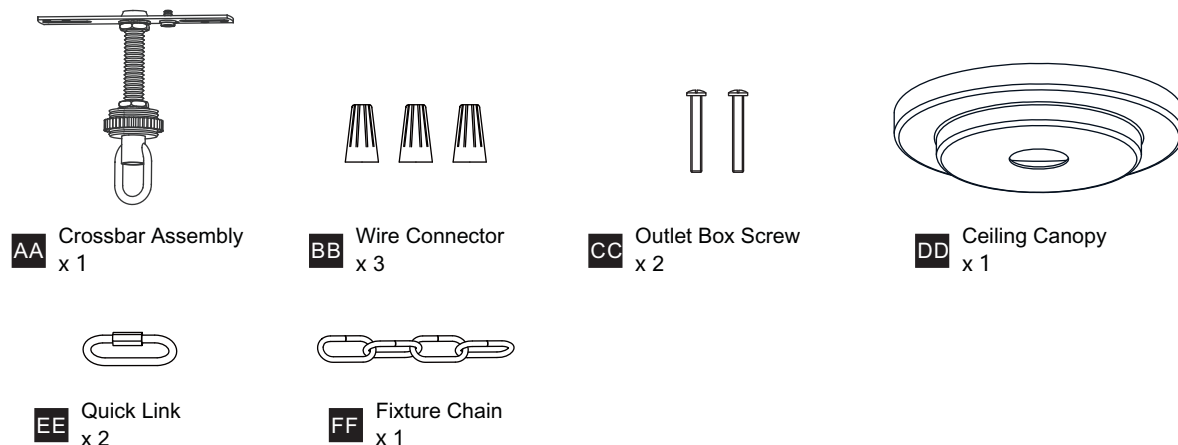

PACKAGE CONTENTS

MOUNTING HARDWARE

1 Install Socket Assembly and Fixture Loop

2 Install Side Arms and Decorative Part

3 Install Crossbar Assembly

4 Install Fixture Chain

OPTIONAL: Adjust Chain as desired, using pliers and soft cloth (neither included).