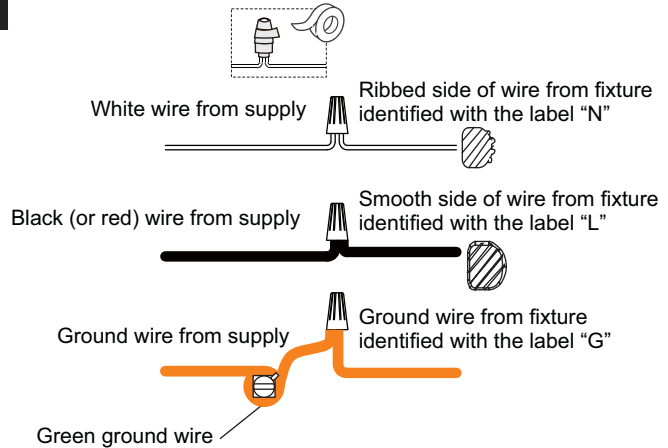

PACKAGE CONTENTS

MOUNTING HARDWARE

1 Install Socket Assembly and Fixture Loop

2 Install Side Arms and Decorative Part

3 Install Crossbar Assembly

4 Install Fixture Chain

OPTIONAL: Adjust Chain as desired, using pliers and soft cloth (neither included).

Suggested chain length for Ceiling height:
 8 feet ceiling: use 6 links of chain and 2 quick links
 9 feet ceiling: use 16 links of chain and 2 quick links
 10 feet ceiling: use 26 links of chain and 2 quick links.

5 Pull Supply Wires

Pull the supply wires with ground wire through the chain alternate links.

6 Wiring

INSTALLATION

7 Install Ceiling Canopy

* Ceiling Canopy shape is varies depends on item purchased.

8 Install Bulbs