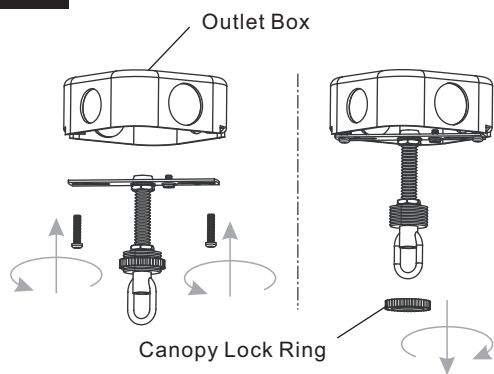

PACKAGE CONTENTS

MOUNTING HARDWARE

1 Install Socket Assembly and Fixture Loop

2 Install Side Arms and Decorative Part

3 Install Crossbar Assembly

4 Install Fixture Chain

OPTIONAL: Adjust Chain as desired, using pliers and soft cloth (neither included).

Suggested chain length for Ceiling height:
 8 feet ceiling: use 6 links of chain and 2 quick links
 9 feet ceiling: use 16 links of chain and 2 quick links
 10 feet ceiling: use 26 links of chain and 2 quick links.