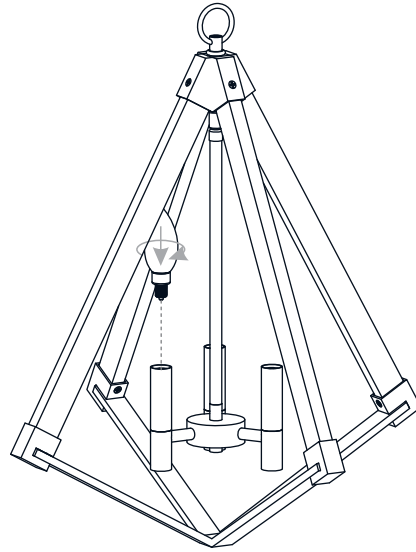

PACKAGE CONTENTS

MOUNTING HARDWARE

1 Install Socket Assembly and Fixture Loop

2 Install Side Arms and Decorative Part

3 Install Crossbar Assembly

4 Install Fixture Chain

OPTIONAL: Adjust Chain as desired, using pliers and soft cloth (neither included).

Suggested chain length for Ceiling height:
 8 feet ceiling: use 6 links of chain and 2 quick links
 9 feet ceiling: use 16 links of chain and 2 quick links
 10 feet ceiling: use 26 links of chain and 2 quick links.

5 Pull Supply Wires

Pull the supply wires with ground wire through the chain alternate links.

6 Wiring

INSTALLATION

7 Install Ceiling Canopy

* Ceiling Canopy shape is varies depends on item purchased.

8 Install Bulbs

Install three correct bulbs referring to fixture markings and/or labels for maximum wattage.

Recommended Bulb Type (not included):

BULB BASE TYPE
Candelabra (E12)

15W
BULB SHAPE
TYPE B
LED ONLY

Your installation is now complete! Restore electricity and save this sheet for future reference.