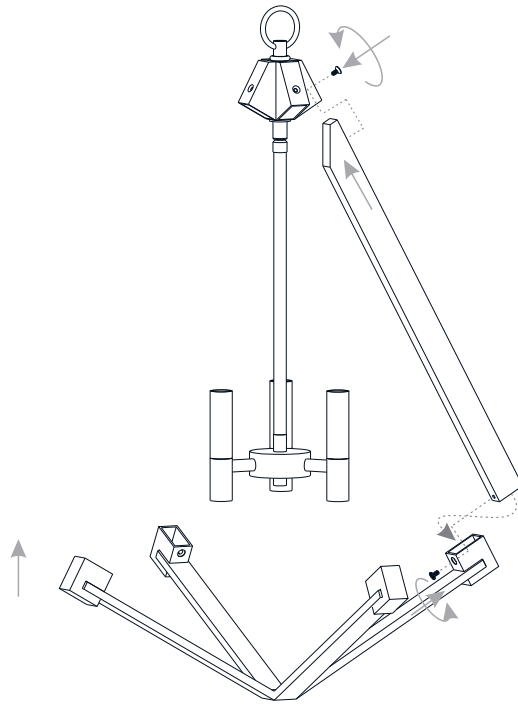

PACKAGE CONTENTS

MOUNTING HARDWARE

1 Install Socket Assembly and Fixture Loop

2 Install Side Arms and Decorative Part

3 Install Crossbar Assembly

4 Install Fixture Chain

OPTIONAL: Adjust Chain as desired, using pliers and soft cloth (neither included).