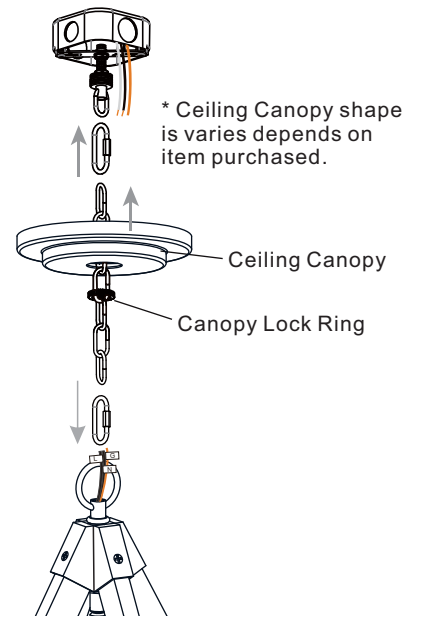

PACKAGE CONTENTS

MOUNTING HARDWARE

1 Install Socket Assembly and Fixture Loop

2 Install Side Arms and Decorative Part

3 Install Crossbar Assembly

4 Install Fixture Chain

OPTIONAL: Adjust Chain as desired, using pliers and soft cloth (neither included).

Suggested chain length for Ceiling height:
 8 feet ceiling: use 6 links of chain and 2 quick links
 9 feet ceiling: use 16 links of chain and 2 quick links
 10 feet ceiling: use 26 links of chain and 2 quick links.

5 Pull Supply Wires

Pull the supply wires with ground wire through the chain alternate links.

6 Wiring

INSTALLATION

7 Install Ceiling Canopy

* Ceiling Canopy shape is varies depends on item purchased.

8 Install Bulbs

Install three correct bulbs referring to fixture markings and/or labels for maximum wattage.

Recommended Bulb Type (not included):

BULB BASE TYPE
Candelabra (E12)

15W
BULB SHAPE
TYPE B
LED ONLY

Your installation is now complete! Restore electricity and save this sheet for future reference.