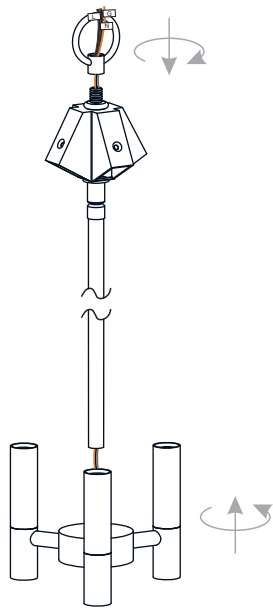

CAUTION

- For your safety, read instructions completely before beginning installation.
- If in doubt about electrical installation, consult a licensed electrician.
- Turn off electricity to fixture before replacing the bulb(s).

PACKAGE CONTENTS

MOUNTING HARDWARE

1 Install Socket Assembly and Fixture Loop

2 Install Side Arms and Decorative Part

3 Install Crossbar Assembly

4 Install Fixture Chain

OPTIONAL: Adjust Chain as desired, using pliers and soft cloth (neither included).

Install three correct bulbs referring to fixture markings and/or labels for maximum wattage.

Recommended Bulb Type (not included):

BULB BASE TYPE
Candelabra (E12)

15W
BULB SHAPE
TYPE B
LED ONLY

Your installation is now complete! Restore electricity and save this sheet for future reference.