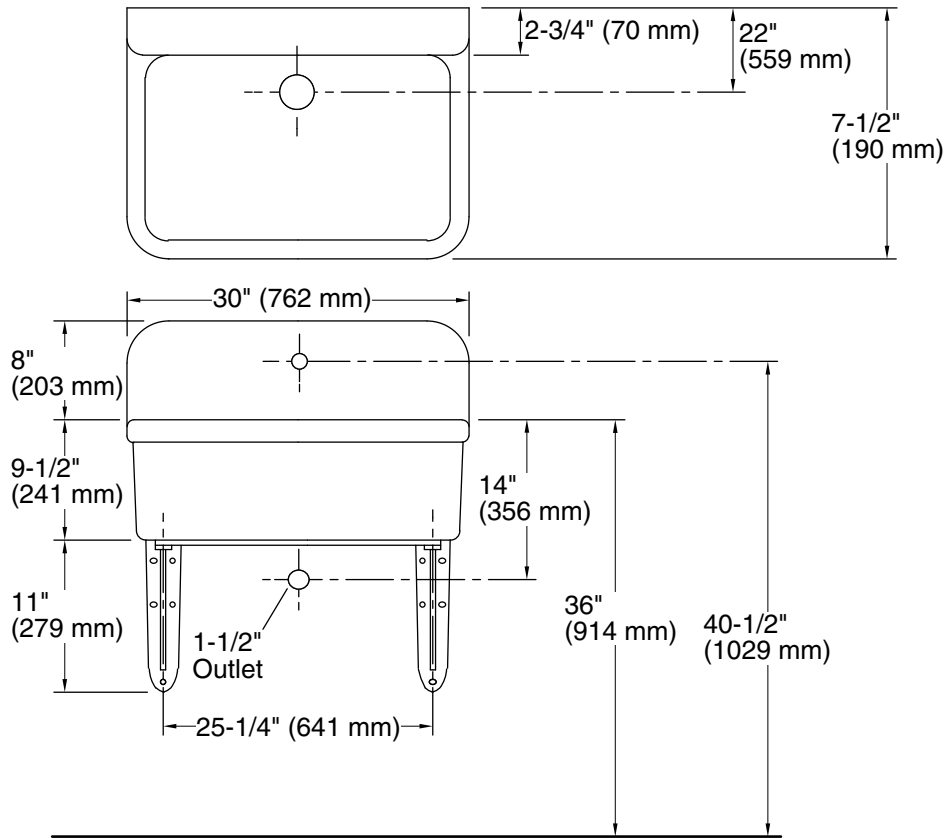

Technical Information

All product dimensions are nominal.

Basin configuration:	Single Bowl
Bowl area (Only):	Length: 28" (711 mm) Width: 18" (457 mm) Water depth: 8-5/8" (219 mm)
Number of deck holes:	1
Faucet hole(s):	1-3/8" (35 mm)
Drain hole:	2-1/4" (57 mm)

Notes

Install this product according to the installation instructions.