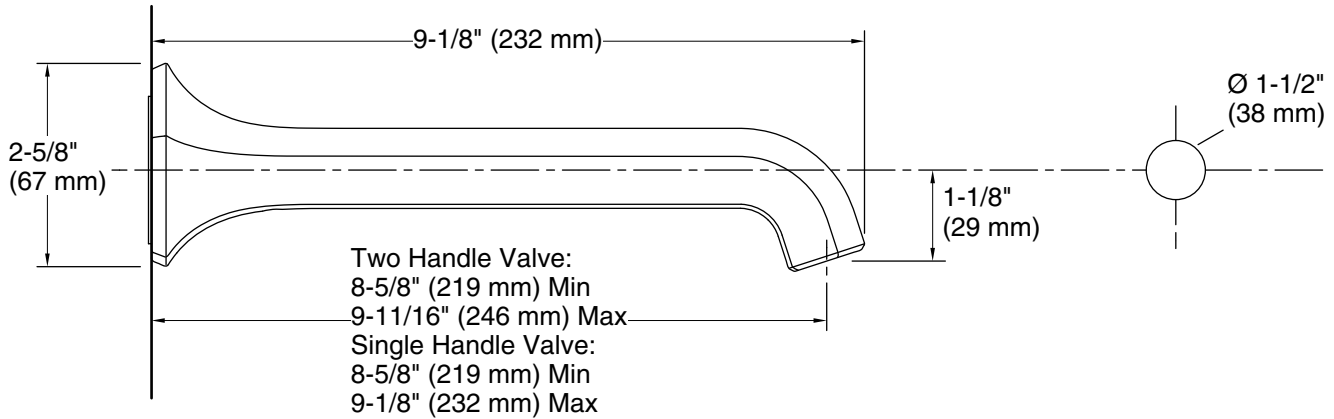

### Features

- Stationary spout
- 8-5/8" (219 mm) spout reach
- 1.2 gpm (4.5 lpm) maximum flow rate at 60 psi (4.14 bar)
- Drain sold separately
- Part of the Occasion bathroom faucet and accessory collection

**Technical Information**

All product dimensions are nominal.

Faucet flow rate: 1.2 gal/min (4.5 l/min)

Drain with overflow: Yes

Drain tailpiece included: No

**Spout:**

Spout reach: 8-5/8" (219 mm)