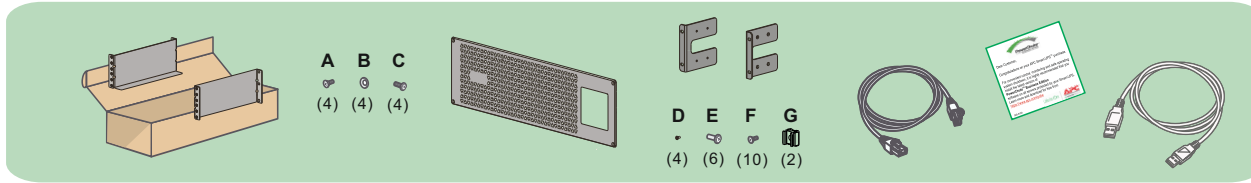

Installation Guide

Smart-UPS SMTL 1500 VA

with Lithium-ion Batteries and APCTM SmartConnect

Inventory

UPS Installation

APCTM SmartConnect Installation

Operation Manual
Manuel d'utilisation
Manual de operaciones

www.apc.com/wp/?um=350

SmartConnect.apc.com

- Firmware update notifications
- Power event notifications
- Advanced support

By connecting this product to the Internet using APC SmartConnect port, you are agreeing to APC SmartConnect Terms of Use, as found at smartconnect.apc.com.
Schneider Electric Data Privacy Policy can also be found at smartconnect.apc.com