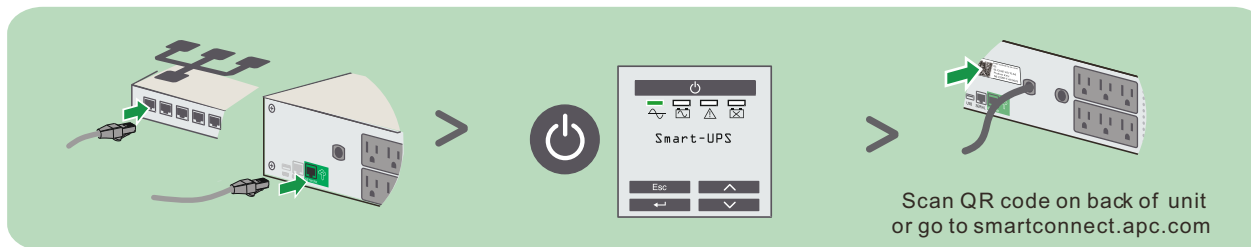

Installation Guide

Smart-UPS SMTL 1500 VA

with Lithium-ion Batteries and APCTM SmartConnect

Inventory

UPS Installation

APCTM SmartConnect Installation

Operation Manual
Manuel d'utilisation
Manual de operaciones

www.apc.com/wp/?um=350

SmartConnect.apc.com

- Firmware update notifications
- Power event notifications
- Advanced support

By connecting this product to the Internet using APC SmartConnect port, you are agreeing to APC SmartConnect Terms of Use, as found at smartconnect.apc.com.
Schneider Electric Data Privacy Policy can also be found at smartconnect.apc.com