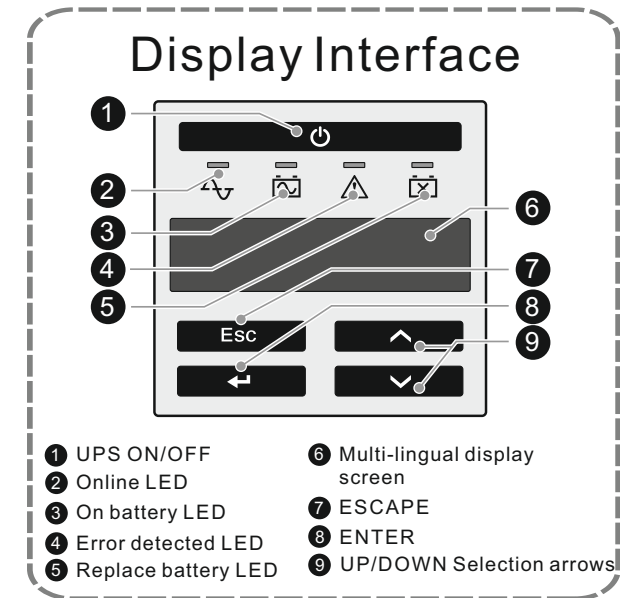

Operation Manual
Manuel d'utilisation
Manual de operaciones

www.apc.com/wp/?um=350