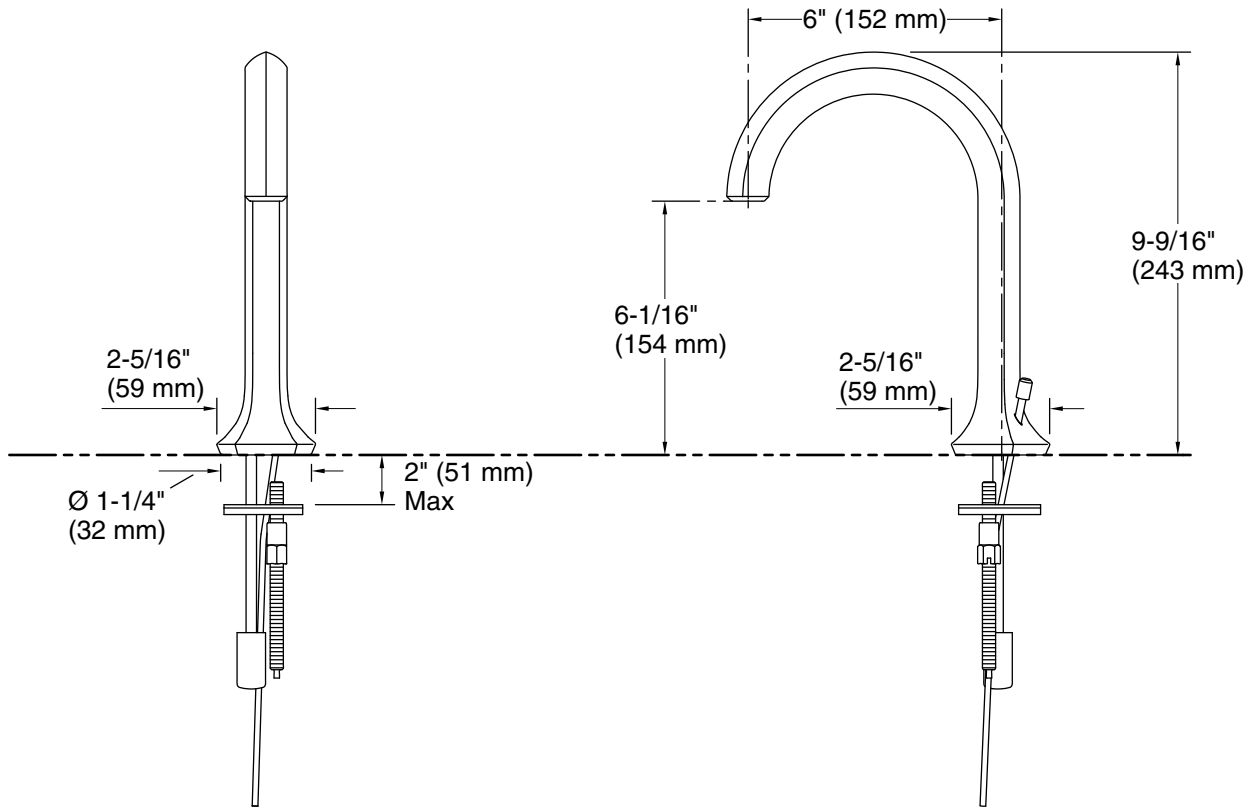

KOHLER® Faucets Bathroom sink faucet spout with Cane design, 1.2 gpm Occasion® K-27008

Features

- 6" (152 mm) spout reach
- 1.2 gpm (4.5 lpm) maximum flow rate at 60 psi (4.14 bar)
- Laminar flow
- Metal pop-up drain with lift rod and 1-1/4" tailpiece
- Part of the Occasion bathroom faucet and accessory collection

Material

- Premium metal construction for durability and reliability
- KOHLER finishes resist corrosion and tarnishing

Installation

- For 8" – 16" (203 – 406 mm) centers
- Deck-mount

Required Products/Accessories

9-4-2025 21:10 - US/CA

THE BOLD LOOK
OF **KOHLER®**

KOHLER Faucets Bathroom sink faucet spout with Cane design, 1.2 gpm

Occasion®

K-27008

Technical Information

All product dimensions are nominal.

Faucet flow rate: 1.2 gal/min (4.5 l/min)

Drain included: Yes

Drain with overflow: Yes

Drain tailpiece included: Yes

Spout:

Spout reach: 6" (152 mm)

Notes

Install this product according to the installation instructions.

1-800-4KOHLER (1-800-456-4537)