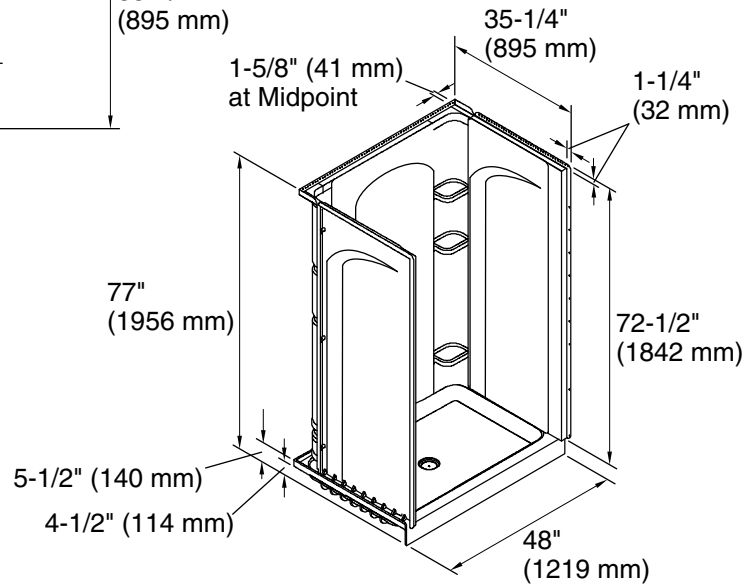

Ensemble™ Curve

48" x 34" Vikrell® shower, center drain
72220100

Features

- 4-1/2" (114 mm) threshold
- Durable high-gloss finish
- Three-piece tongue-and-groove walls with snap-together installation
- Convenient shelves, shaving ledge/footrest

Material

- Made from solid Vikrell® material for strength, durability, and lasting beauty

Installation

- Alcove
- Center drain
- Some caulk required for proper installation

Included Components

- 72205100 34" Vikrell® shower end wall set
- 72121100 48" x 34" Vikrell® shower base, center drain
- 72222100 48" Vikrell® shower back wall

Technical Information

All product dimensions are nominal.

Drain location:	Center
Minimum flat for door:	3" (76 mm)
Maximum door height:	70-1/2" (1791 mm)
Maximum door width:	44-5/8" (1133 mm)

Notes

Install this product according to the installation instructions.
Studs should be positioned roughly as shown. Double studding is recommended for pivot shower door installations.