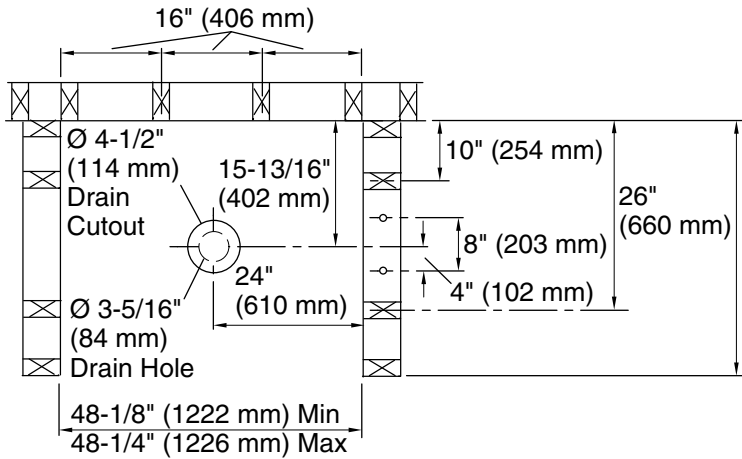

Ensemble™ Curve

48" x 34" Vikrell® shower, center drain
72220100

Features

- 4-1/2" (114 mm) threshold
- Durable high-gloss finish
- Three-piece tongue-and-groove walls with snap-together installation
- Convenient shelves, shaving ledge/footrest

Material

- Made from solid Vikrell® material for strength, durability, and lasting beauty

Installation

- Alcove
- Center drain
- Some caulk required for proper installation

Included Components

- 72205100 34" Vikrell® shower end wall set
- 72121100 48" x 34" Vikrell® shower base, center drain
- 72222100 48" Vikrell® shower back wall

Technical Information

All product dimensions are nominal.

Drain location:	Center
Minimum flat for door:	3" (76 mm)
Maximum door height:	70-1/2" (1791 mm)
Maximum door width:	44-5/8" (1133 mm)

Notes

Install this product according to the installation instructions.
Studs should be positioned roughly as shown. Double studding is recommended for pivot shower door installations.