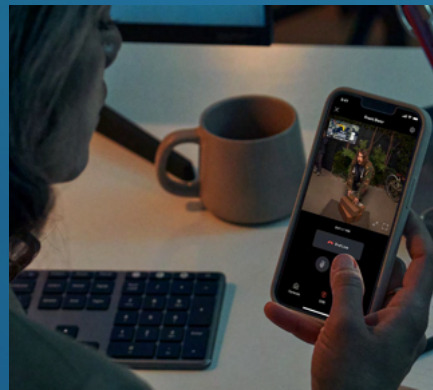

Color
Pre-Roll

Works
With Alexa

Radar-powered precision. That's Pro.

Ring Pro-tier Doorbells help protect your property with 3D Motion Detection - allowing you to pinpoint movements for unmatched security coverage.

See more in less light.

With Low-Light Sight, now the illumination from a streetlight or landscaping is all Battery Doorbell Pro needs to keep you seeing in clear color in near-dark.

Powered by Ring Vision.

What is Bird's Eye View?

Powered by radar and 3D Motion Detection, Bird's Eye View provides an aerial map view of motion events in front of the doorbell and clearly shows the path that visitors take when visiting the property giving more context by being able to see where a motion event begins.