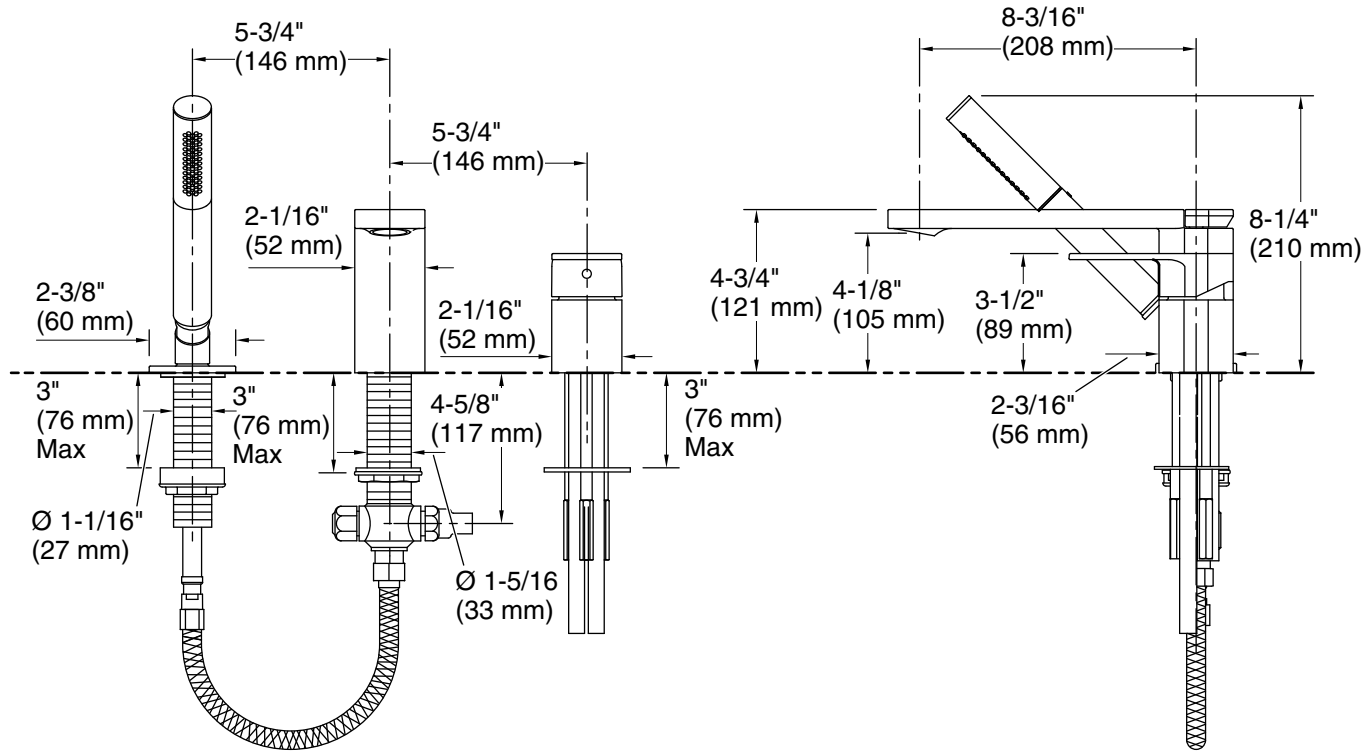

Features

- A single handle controls both on/off activation and temperature setting
- 8-3/16" (208 mm) spout reach
- 8.0 gpm (30.3 lpm) maximum bath faucet flow rate at 45 psi (3.1 bar)
- 1.75 gpm (6.6 lpm) maximum handshower flow rate at 45 psi (3.1 bar)
- Coordinates with other products in the Parallel collection

Material

- Premium metal construction for durability and reliability
- KOHLER finishes resist corrosion and tarnishing

Installation

- Deck-mount

Recommended Products/Accessories

- K-21897 Double toilet paper holder
- K-23524 18" towel bar
- K-23525 24" towel bar
- K-23526 Towel arm
- K-23527 Vertical toilet paper holder
- K-23528 Pivoting toilet paper holder
- K-23529 Robe hook

Technical Information

All product dimensions are nominal.

Faucet flow rate: 8 gal/min (30.3 l/min)

Spout:

Spout reach: 8-3/16" (208 mm)

Handshower rated max flow: 1.75 gal/min (6.6 l/min)

Notes

Install this product according to the installation instructions.