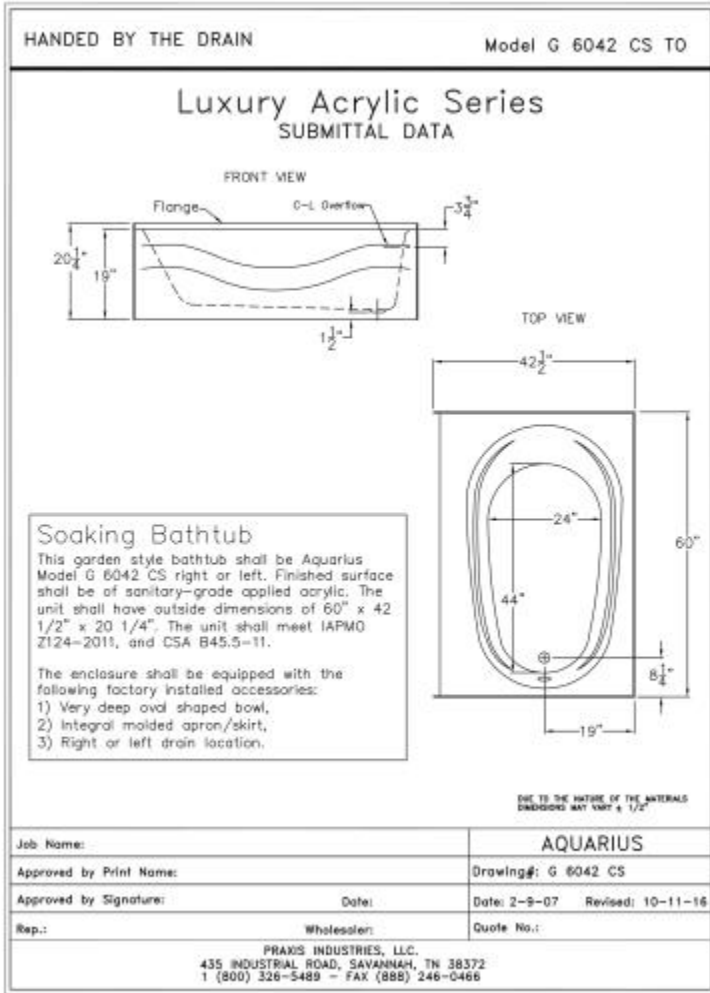

G 6042 CS 60 x 42 AcrylX Alcove Bathtub

Model number:

G6042CSTOL-BON

Dimensions: 60" x 42" x 20.25"

Installation: Alcove

Material: AcrylX™/CenturyStone

Standard Features:

- Oval tub with wave accent on front skirt. AcrylX™ Applied Acrylic
- One Piece Soaking Tub
- Garden Tub Style

Bone

Certifications

AQUARIUS products adhere to one or more of the following certifications:

G 6042 CS 60 x 42 AcrylX Alcove Bathtub

Model number:

G6042CSTOL-BON

Dimensions: 60" x 42" x 20.25"

Installation: Alcove

Material: AcrylX™/CenturyStone

Dimensions

60 x 42 x 20 1/4 In.
(1524 x 1067 x 514 mm)

Weight

95 lbs - 43 kg

Drain location:

Left

Right