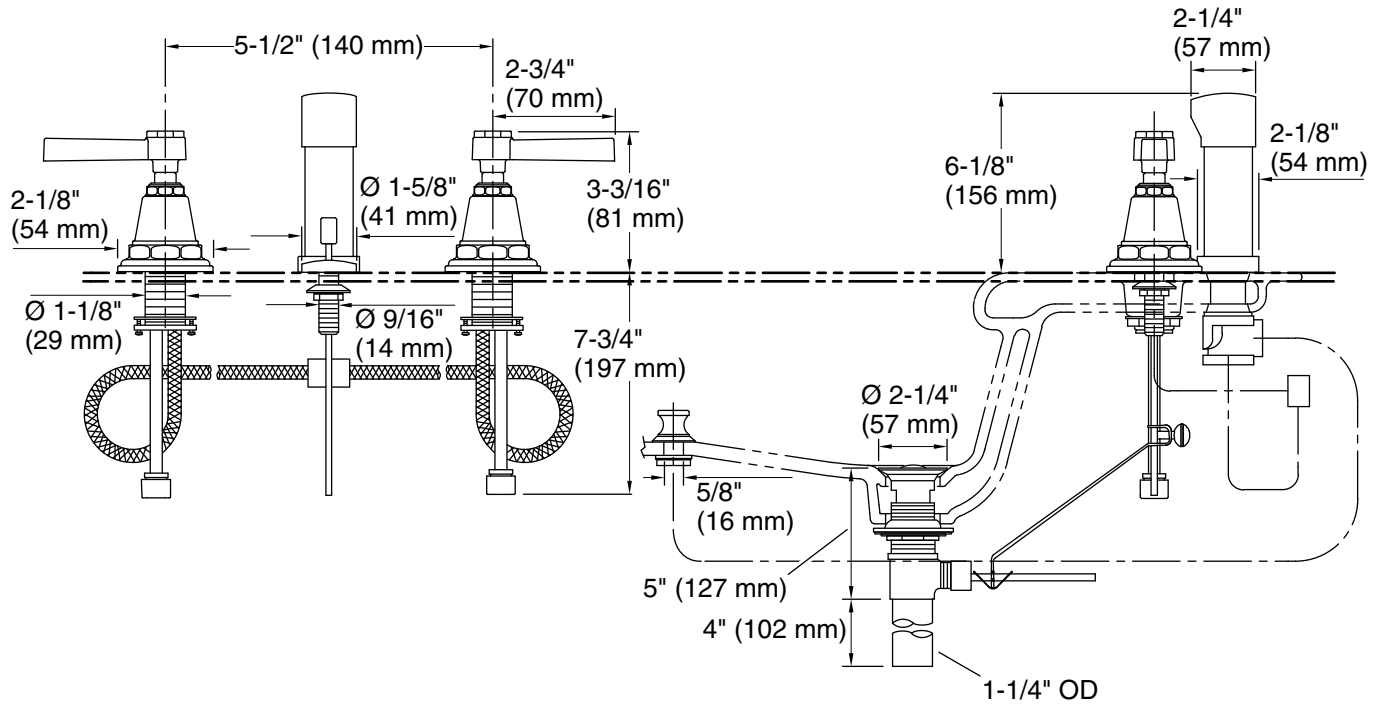

Material

- Brass valve bodies

Installation

- Flexible connections for easy installation

Recommended Products/Accessories

K-23726 Drain treatment

Codes/Standards

ASME A112.18.1/CSA B125.1

Technical Information

All product dimensions are nominal.

Drain included: Yes

Spout:

Handshower rated max flow: 2.2 gal/min (8.3 l/min)

Notes

Install this product according to the installation instructions.