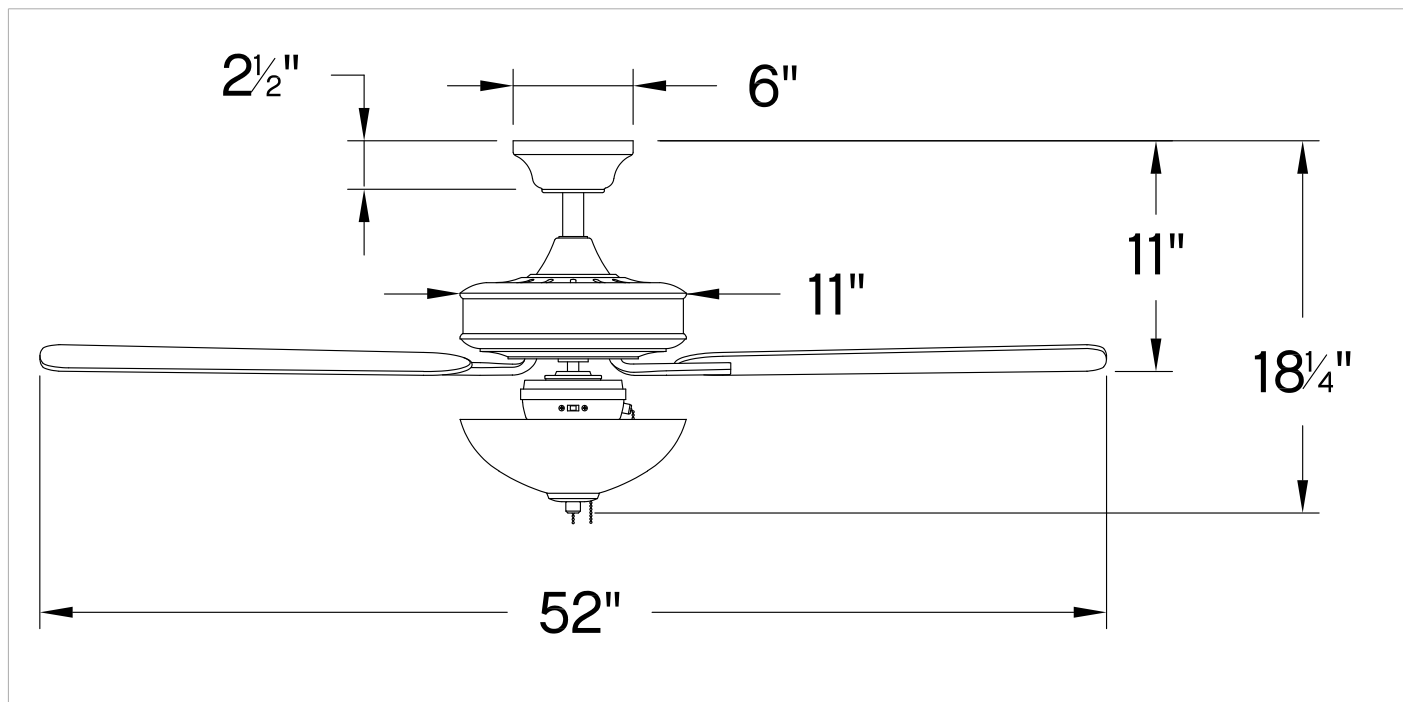

METRO ILLUMINATED

903352FMM-LIA

METRO ILLUMINATED 52" LED FAN

DETAILS	
FAN FINISH:	Metallic Matte Bronze
GLASS:	Etched Opal
BLADE COUNT:	5
SLOPE DEGREE:	20

DIMENSIONS	
WIDTH:	52"
HEIGHT:	14.8"

LIGHT SOURCE	
LED NAME:	(2) E900460LED
VOLTAGE:	120v
LUMENS:	1620
CRI:	90

MOUNTING	
CANOPY:	6" Dia.
LEAD WIRE:	1 x 76"

SHIPPING	
CARTON LENGTH:	23.2
CARTON WIDTH:	13.4
CARTON HEIGHT:	10.3

Metro Illuminated evokes a sense of timeless tradition to interiors of all styles. Metro Illuminated is available in Brushed Nickel with Silver or Matte Black blades, Chalk White with Chalk White or Weathered Wood blades, Matte Black with Matte Black or Walnut blades, Metallic Matte Bronze with Metallic Matte Bronze or Walnut blades. Metro Illuminated features an LED lamps and is part of the Regency Collection.

HINKLEY

HINKLEY
33000 Pin Oak Parkway
Avon Lake, OH 44012

PHONE: (440) 653-5500
Toll Free: 1 (800) 446-5539

hinkley.com

METRO ILLUMINATED 52" LED FAN

903352FMM-LIA

PERFORMANCE SPECIFICATIONS	STANDARD		DUAL MOUNT	
	HIGH SPEED	AVERAGE SPEED	HIGH SPEED	AVERAGE SPEED
Airflow	4577	3427	4443	3196
EnergyUse	58.3	36	61.8	38
EnergyCost	16	10	17	11
Efficiency	79	88	71.9	84
AMPS	0.5	0.36	0.52	0.38
RPMS	154	105	162	36