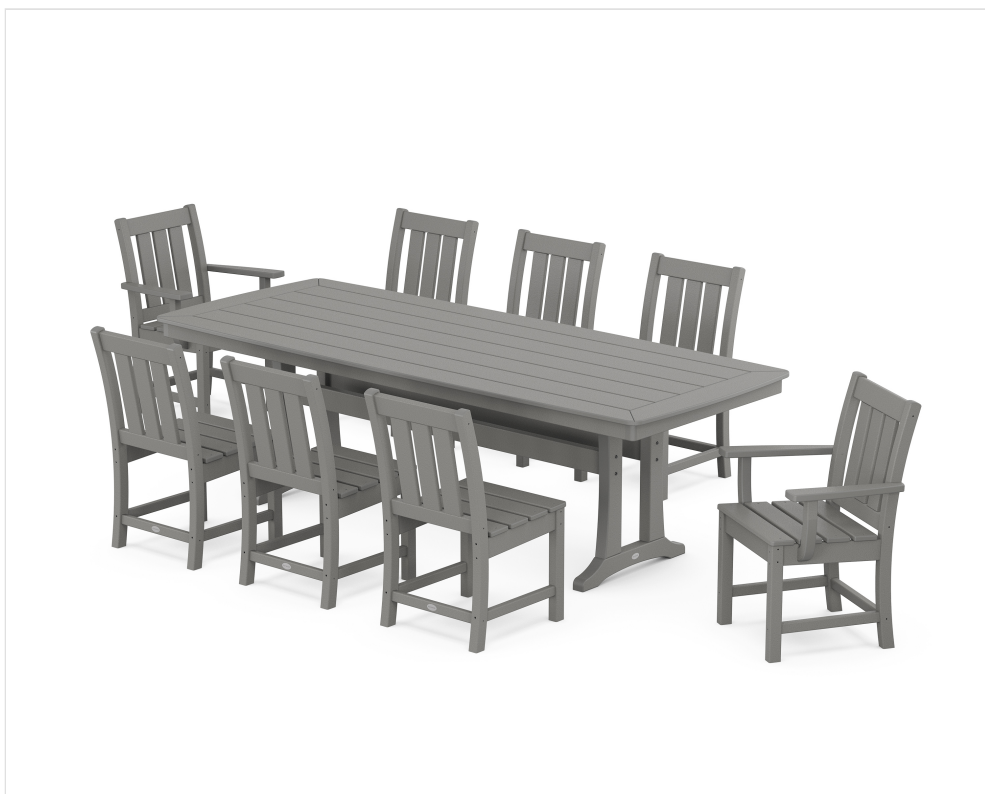

POLYWOOD®

Sustainable Outdoor Furniture

CLIMATETUFF™
MATERIALS

COLORSTAY™
TECHNOLOGY

MADE IN
THE USA

CONSCIOUSLY
CRAFTED

Oxford 9-Piece Dining Set with Trestle Legs

BRAND | POLYWOOD®

COLLECTION | Oxford

SKU | PWS2066-1

SET WEIGHT + DIMENSIONS

Overall Set Weight	357.75 lbs
Recommended Minimum Space (Based on pictured configuration)	141.0" W x 35.0" H x 83.0" D

INDIVIDUAL ITEM DIMENSIONS

Qty	NAME	SKU	DIMENSIONS (W x H x D)
6	Oxford Dining Side Chair	TLD150	18.17" x 34.07" x 21.42"
2	Oxford Dining Arm Chair	TLD250	24.87" x 34.07" x 21.42"
1	Nautical Trestle 39" x 97" Dining Table	PL84-T2 L1	96.88" x 29.0" x 38.79"

AVAILABLE LUMBER COLORS