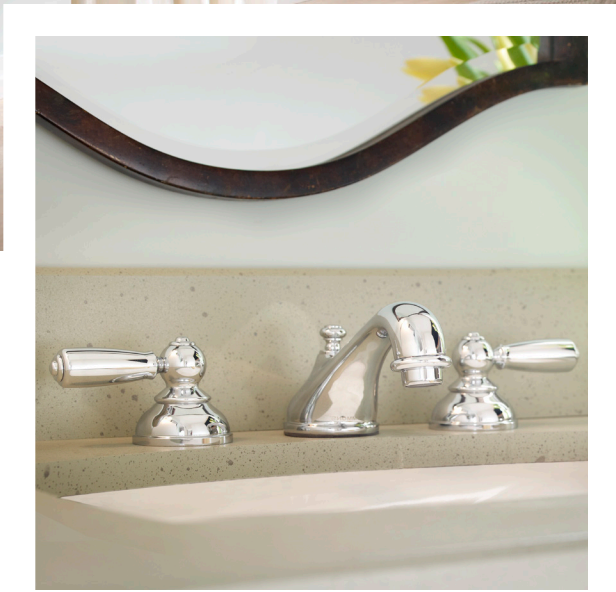

SYMMONS® Allura® Collection
the smart choice™

Focused on timeless beauty and classic charm, the Symmons Allura® Collection offers sophisticated detailing with bold features. The solid construction and style give it a distinctive presence in any traditional bathroom.

Available in these finishes:

Polished Chrome Satin Nickel
Radiance® PVD
(STN)

SYMMONS[®] Allura[®] Collection
the smart choice[™]

Two Handle Widespread
Lavatory Faucet
SLW-4712
SLW-4712-STN

Two Handle Centerset
Lavatory Faucet
SLC-4712
SLC-4712-STN

Tub/Shower System with
Hand Shower
4706
4706-STN

Towel Bar
(18") 473TB-18
(18") 473TB-18-STN
(24") 473TB-24
(24") 473TB-24-STN

Toilet Paper Holder
473TP
473TP-STN

Robe Hook
473RH
473RH-STN

Towel Ring
473TR
473TR-STN