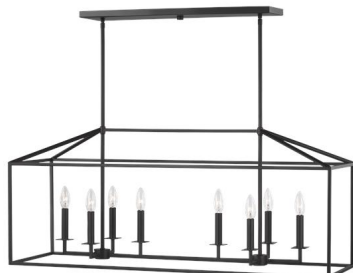

GENERATION LIGHTING

6615008-112: Eight Light Island Pendant

Collection: Perryton

Supplied with pre-laced, adjustable 10-feet of wire and 6-feet of chain for preferred length

For an eco-friendly lighting design, convert to LED bulbs to offer savings and reduce energy

1-year manufacturer warranty

UPC #:785652087097

Finish: Midnight Black (112)

Dimensions:

Length: 40"
Width: 12"
Height: 16 3/4"
Weight: 15.9 lbs.

Overall Height: 60 3/4"
Wire: 120" (color/Black)
Mounting Proc.: Single Cap Nut
Connection: Mounted To Box

Bulbs:

8 - Candelabra Torpedo 60w Max. 120v - Not included

Features:

- Clear bulb(s) recommended for this fixture
- Meets Title 24 energy efficiency standards
- Title 24 compliant if used with Joint Appendix (JA8) approved light bulbs listed in the California Energy Commission Appliance database.