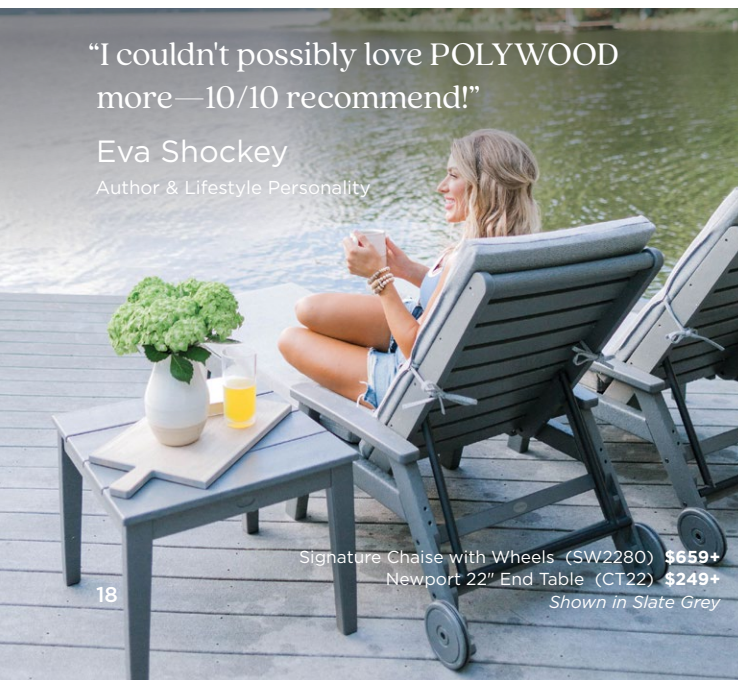

"I couldn't possibly love POLYWOOD more—10/10 recommend!"

Eva Shockey
Author & Lifestyle Personality

Signature Chaise with Wheels (SW2280) **$659+**
Newport 22" End Table (CT22) **$249+**
Shown in Slate Grey