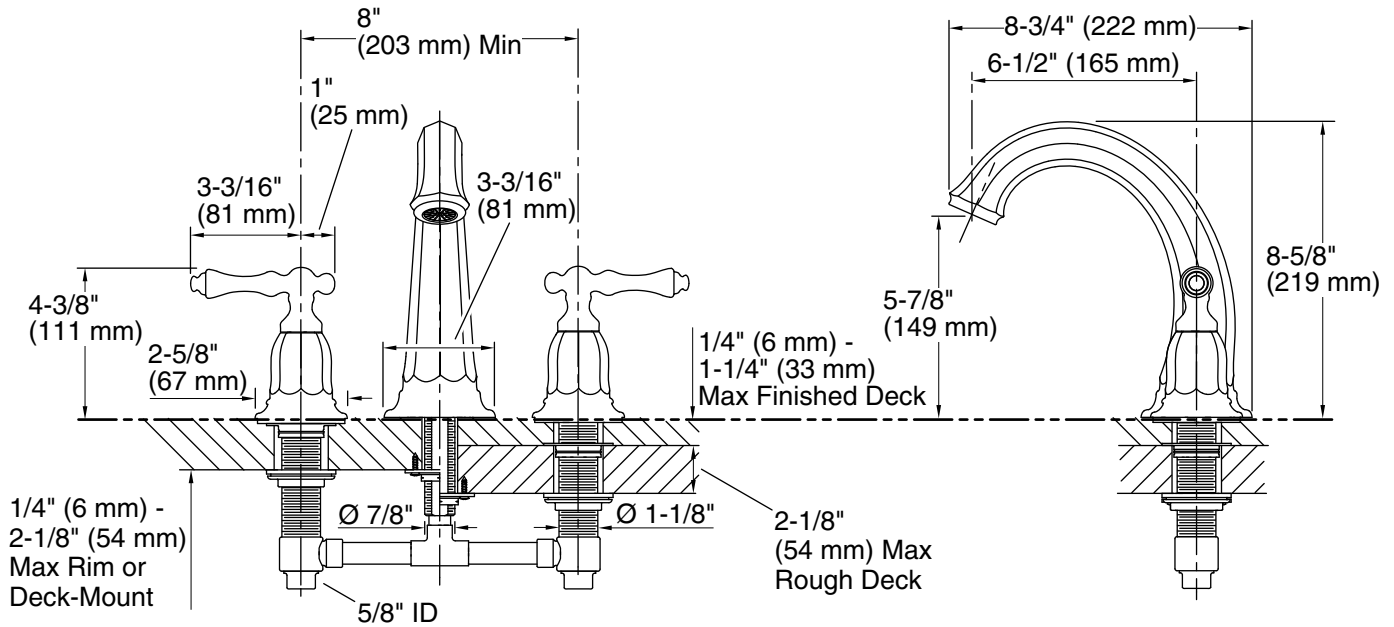

Rim or Deck-Mount
 Installation

Rough + Finished
 Deck-Mount Installation

Technical Information

All product dimensions are nominal.

Notes

Install this product according to the installation instructions.

ADA, OBC, CSA B651 compliant when installed to the specific requirements of these regulations.