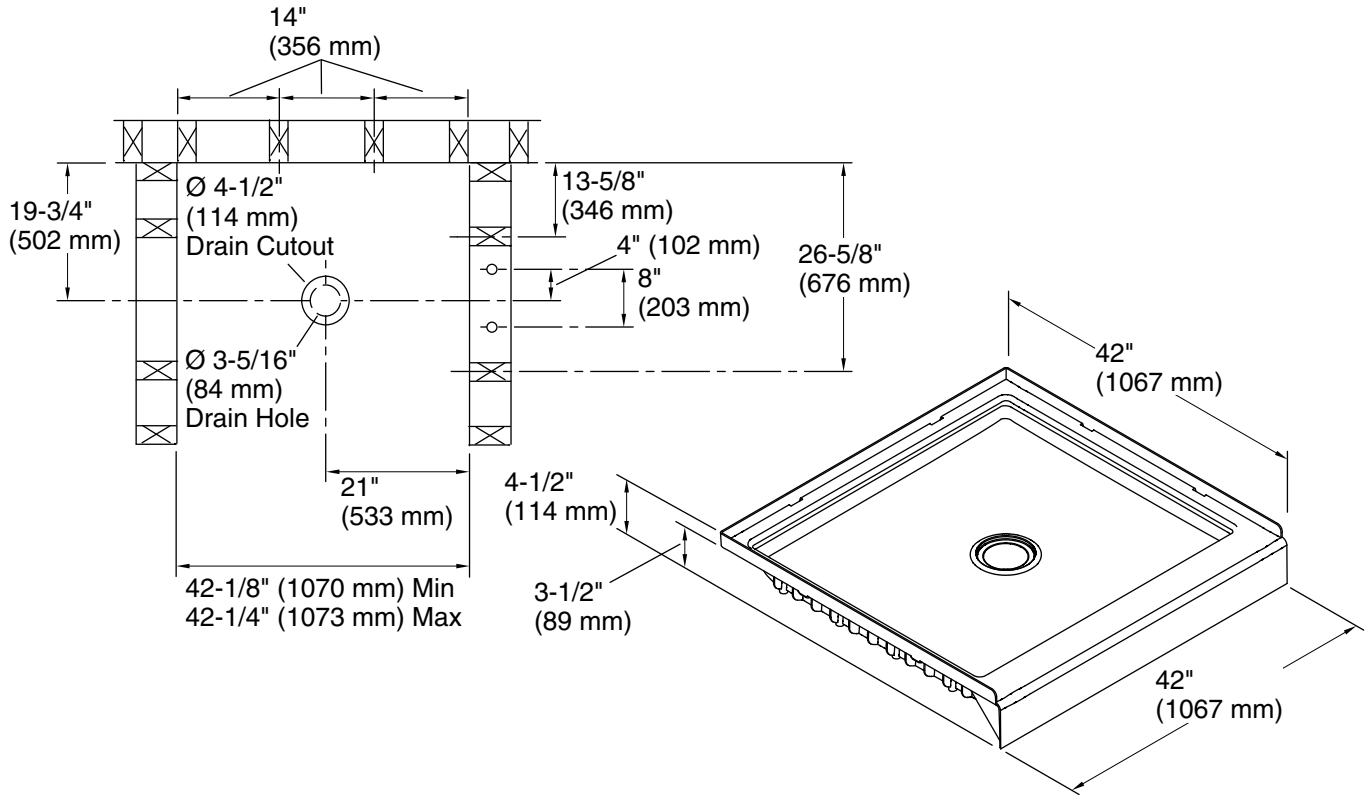

## STERLING® Vikrell® or Acrylic Baths and Shower Bases Ten-Year Limited Warranty

See website for detailed warranty information.

**Technical Information**

All product dimensions are nominal.

- Drain location: Center
- Basin area, bottom: 33-13/16" x 36-5/16" (859 mm x 922 mm)
- Minimum flat for door: 3" (76 mm)