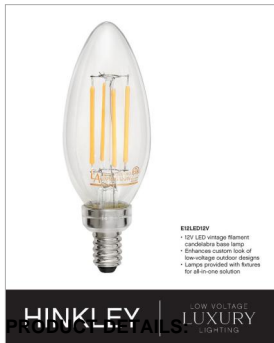

OPEN AIR™
collection

RHODES

29304BGR-LV

LARGE SINGLE TIER 12V

Rhodes exudes warmth and a handsome appeal with a clean transitional design and generous proportions. Perfectly suited for either exterior or interior spaces, the Warm Bronze and Brushed Graphite finishes perfectly complement the robust framework.

DETAILS	
FINISH:	Brushed Graphite
MATERIAL:	Metal
GLASS:	Etched Opal
SLOPE DEGREE:	90
DIMMABLE:	YES - MLV ON TRANSFORMER PRIMARY

DIMENSIONS	
WIDTH:	18.3"
HEIGHT:	28.3"
WEIGHT:	17lb

LIGHT SOURCE	
LIGHT SOURCE:	Socketed
LED NAME:	E12LED12V
VOLTAGE:	12v
VOLT AMPS:	16.7
COLOR TEMP:	2700
LUMENS:	1440
CRI:	80
INCANDESCENT EQUIVALENCY:	4 x 35w
DIMMABLE:	YES - MLV ON TRANSFORMER PRIMARY
TRANSFORMER REQUIRED:	Yes

MOUNTING	
CANOPY:	5.25" Sq.
LEAD WIRE:	1 X 72"

SHIPPING	
CARTON LENGTH:	21.5
CARTON WIDTH:	21.5
CARTON HEIGHT:	21.5
CARTON WEIGHT:	22

- Innovative Exterior 12-volt solution for all-in-one lamp, lighting and high design look. Transformer is required and sold separately.
- Offers low voltage semi-permanent solutions for unique areas such as pergolas when paired with low voltage Hinkley transformer
- This item may be hung on a sloped ceiling
- Images are for reference purpose only and may not be pictured with the specified LED filament bulb
- This item may be hung on a sloped ceiling
- Suitable for use in wet (outdoor direct rain) locations as defined by NEC and CEC. Meets United States UL Underwriters Laboratories & CSA Canadian Standards Association Product Safety Standards
- This item may be hung on a sloped ceiling
- 12-volt LED vintage filament bulbs included