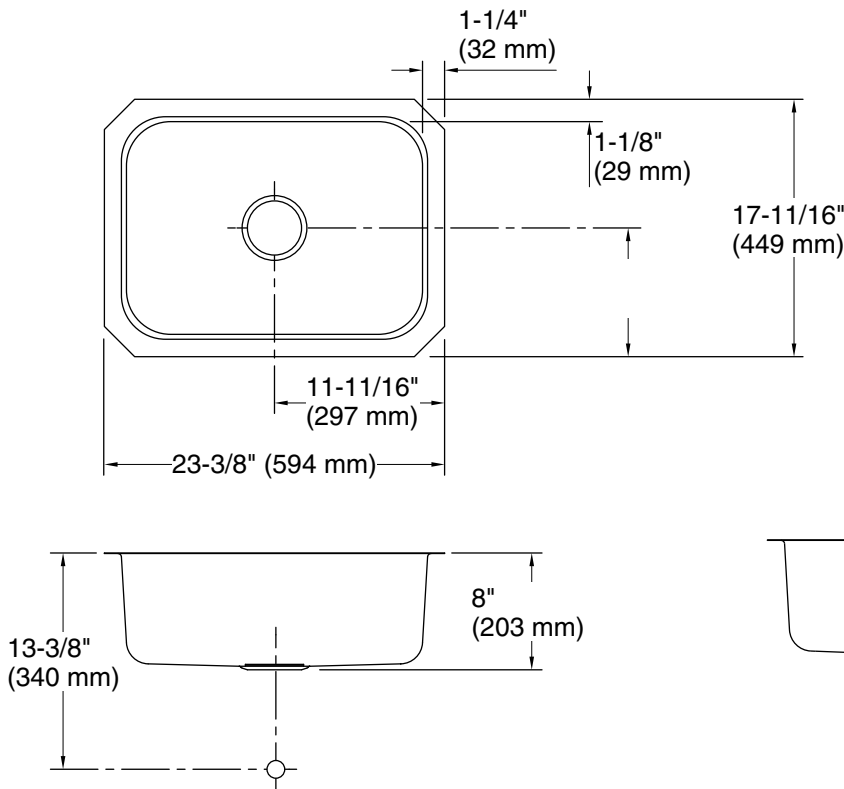

Mounting bracket assembly provides a secure installation.

Technical Information

All product dimensions are nominal.

Basin configuration: Single Bowl
Min. base cabinet width: 27" (686 mm)

Bowl area (Only): Length: 23-3/8" (594 mm)
Width: 17-11/16" (449 mm)
Bowl depth: 8" (203 mm)
Water depth: 8" (203 mm)

Drain hole: 3-3/4" (95 mm)

Template: Undermount, 1315840-7, required, included

Notes

Install this product according to the installation instructions.

Measure your actual product for roughing-in details.