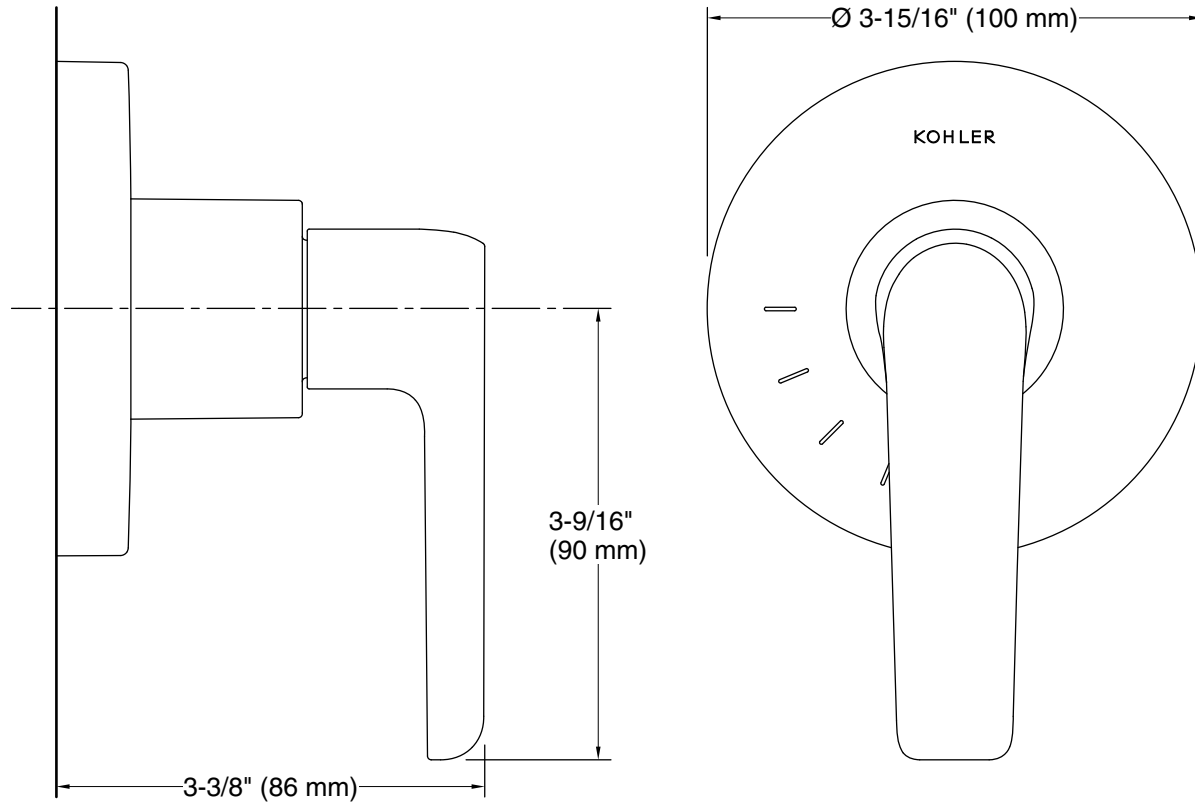

Technical Information

All product dimensions are nominal.

Spout:

Notes

Install this product according to the installation instructions.

ADA, OBC, CSA B651 compliant when installed to the specific requirements of these regulations.