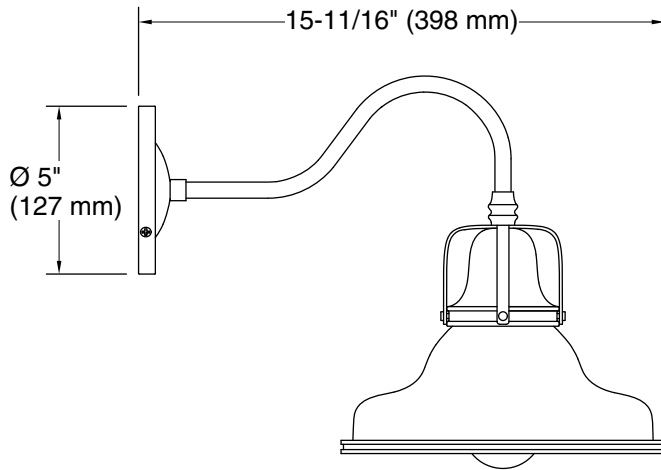

Required Electrical Service

One dedicated circuit required.

Lights: 120 V, 0.833 A, 60 Hz

Technical Information

All product dimensions are nominal.

Material: Steel, Aluminum

Number of Lights: 1

Lighting Type: Socket-based

Socket Type: E-26 Medium

Number of Shades: 1

Shade Type: Metal

Hanging Type: Non-hanging

Electrical component rating: Socket Rating: 60 Hz, 100 W