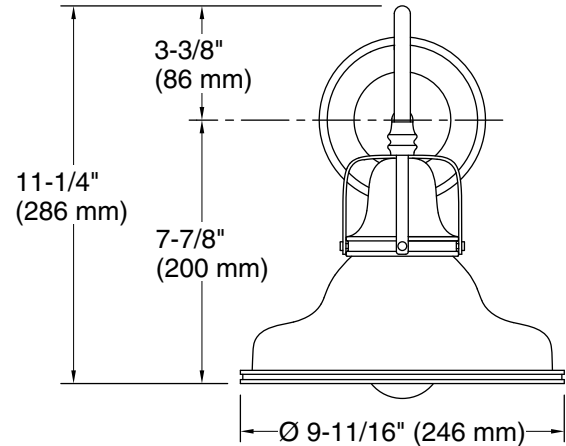

Required Electrical Service

One dedicated circuit required.

Lights: 120 V, 0.833 A, 60 Hz

Technical Information

All product dimensions are nominal.

Material: Steel, Aluminum

Number of Lights: 1

Lighting Type: Socket-based

Socket Type: E-26 Medium

Number of Shades: 1

Shade Type: Metal

Hanging Type: Non-hanging

Electrical component rating: Socket Rating: 60 Hz, 100 W